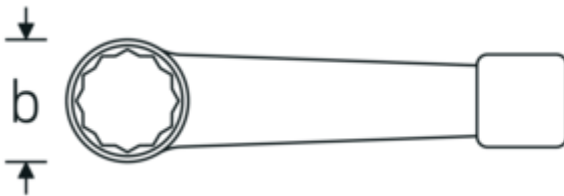

Impact ring spanner, metric

4205

Product no. **42050024**
GTIN **4018754024063**
Model **4205 24**

Label. Striking face ring spanner Spanner size 24mm L.160mm

Features.

- DIN 7444
- special steel, grey

Technical Drawing.

Technical Attributes.

a	15 mm
Width mm (b)	42.5 mm
DIN	DIN 7444
Length mm (L)	160 mm
Spanner size 1 [mm]	24 mm

Logistics data.

Depth mm (IFS)	165
Width mm (IFS)	43
Height mm (IFS)	15
Length (packed, mm)	165
Width (packed, mm)	43
Height (packed, mm)	15
Volume (packed, dm3)	0.106425 dm3
Product no.	42050024
Weight (gross, kg)	0,260
Weight PAP (kg)	0,000
Weight PVC (kg)	0,003