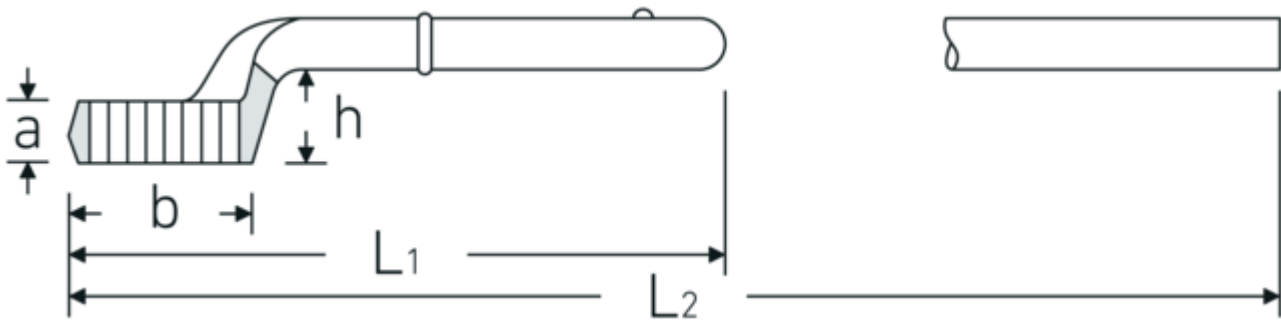

Heavy duty ring wrench

5

Product no. **42020090**
GTIN **4018754023622**
Model **5 90**

Label. Heavy duty ring wrench Wrench size 90mm L.410mm

Technical Drawing.

Technical Attributes.

a	45 mm
Width mm (b)	140 mm
for model	4
Height mm (h)	63 mm
L1	410 mm
L2	1100 mm
Wrench width 1 [mm]	90 mm

Logistics data.

Depth mm (IFS)	410
Width mm (IFS)	140
Height mm (IFS)	63
Length (packed, mm)	420
Width (packed, mm)	140
Height (packed, mm)	63
Volume (packed, dm3)	3.7044 dm3
Product no.	42020090
Weight (gross, kg)	5,238
Weight PAP (kg)	0,000

Weight PVC (kg)	0,000
GTIN	4018754023622
Country of origin AWR	GERMANY
Region of origin	Nordrhein-Westfalen
WEEE/ElektroG	nicht ear-pflichtig
Customs tariff no.	82041100
Packing standard	1
Weight	5238 g