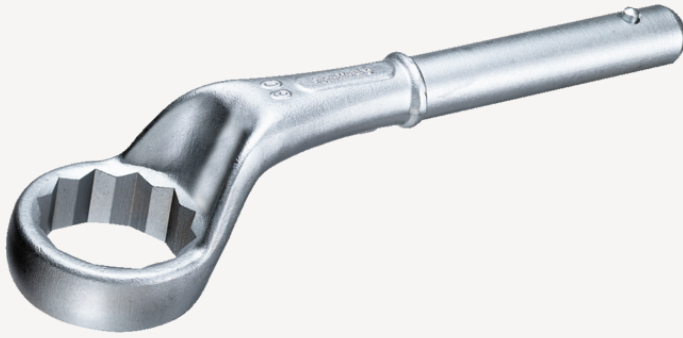

Heavy duty ring wrench

5

Product no. **42020090**
GTIN **4018754023622**
Model **5 90**

Label. Heavy duty ring wrench Wrench size 90mm L.410mm

Technical Drawing.

Technical Attributes.

a	45 mm
Width mm (b)	140 mm
for model	4
Height mm (h)	63 mm
L1	410 mm
L2	1100 mm
Wrench width 1 [mm]	90 mm

Logistics data.

Depth mm (IFS)	410
Width mm (IFS)	140
Height mm (IFS)	63
Length (packed, mm)	420
Width (packed, mm)	140
Height (packed, mm)	63
Volume (packed, dm3)	3.7044 dm3
Product no.	42020090
Weight (gross, kg)	5,238
Weight PAP (kg)	0,000

Weight PVC (kg)	0,000
GTIN	4018754023622
Country of origin AWR	GERMANY
Region of origin	Nordrhein-Westfalen
WEEE/ElektroG	nicht ear-pflichtig
Customs tariff no.	82041100
Packing standard	1
Weight	5238 g

42020085	5 85	Heavy duty ring wrench Wrench size 85mm L.385mm	4018754023615
42020090	5 90	Heavy duty ring wrench Wrench size 90mm L.410mm	4018754023622
42020095	5 95	Heavy duty ring wrench Wrench size 95mm L.410mm	4018754023639
42020100	5 100	Heavy duty ring wrench Wrench size 100mm L.412mm	4018754023646