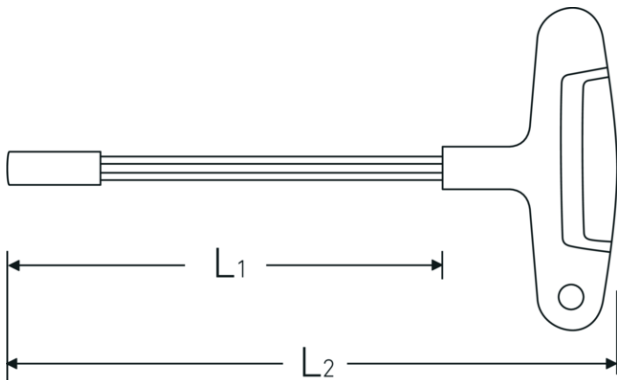

Bit holder 1/10

4009

Product no. **18093016**
GTIN **4018754324491**
Model **4009**

Label.

1/4" Bit holder L.175mm

Technical Drawing.

Technical Attributes.

d	10 mm
DIN	DIN 3126 / ISO 1173 Form C 6,3
Internal hex drive [inch]	1/4 "
L1	150 mm
L2	175 mm

Logistics data.

Depth mm (IFS)	176
Width mm (IFS)	96
Height mm (IFS)	22
WEEE/ElektroG	nicht ear-pflichtig
Length (packed, mm)	280
Width (packed, mm)	120
Height (packed, mm)	50
Volume (packed, dm3)	1.68 dm3
Product no.	18093016