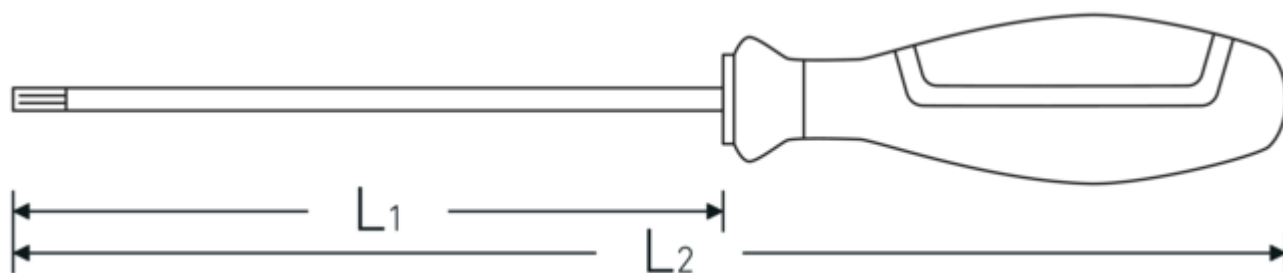

Technologies and features.

3-component handle

Our 3-component handle combines hard, soft and special fibre-coated components, which give it its optimised ergonomics, maximum power transmission and increased safety during daily use.

Technical Drawing.

Technical Attributes.

Drive profile	TORQ-SET®
External hex drive (inch)	1/4
Size of output profile	TQ2
L1	100 mm
L2	215 mm

Logistics data.

Depth mm (IFS)	212
Width mm (IFS)	34
Height mm (IFS)	34
Length (packed, mm)	215
Width (packed, mm)	95
Height (packed, mm)	52
Volume (packed, dm3)	1.0621 dm3
Product no.	46363002
Weight (gross, kg)	0,524
Weight PAP (kg)	0,060
Weight PVC (kg)	0,000
GTIN	4018754277872
Country of origin AWR	UNITED STATES
Region of origin	Ausländischer Ursprung
WEEE/ElektroG	nicht ear-pflichtig
Customs tariff no.	82054000
Packing standard	5
Weight	92 g