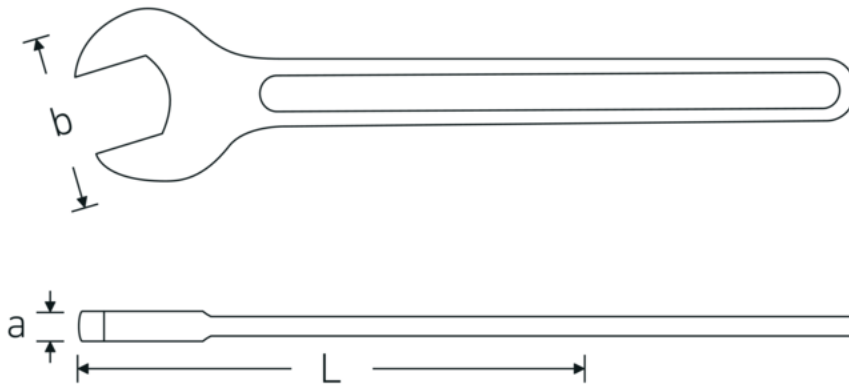

Open-ended wrench, metric

4004

Product no. **40040950**
GTIN **4018754018468**
Model **4004 95**

Label. Open-ended wrench Wrench size 95mm L.847mm

Technical Drawing.

Technical Attributes.

a	25 mm
Width mm (b)	195 mm
DIN	DIN 894
Length mm (L)	847 mm
Wrench width 1 [mm]	95 mm

Logistics data.

Depth mm (IFS)	847
Width mm (IFS)	194
Height mm (IFS)	27
Length (packed, mm)	875
Width (packed, mm)	195
Height (packed, mm)	28
Volume (packed, dm3)	4.7775 dm3
Product no.	40040950
Weight (gross, kg)	6,095

Variants.

Product no.	Model no. (ERP)	Description	GTIN
40040240	4004 24	Open-ended wrench Wrench size 24mm L.215mm	4018754018307
40040270	4004 27	Open-ended wrench Wrench size 27mm L.238mm	4018754018314
40040300	4004 30	Open-ended wrench Wrench size 30mm L.261mm	4018754018321
40040320	4004 32	Open-ended wrench Wrench size 32mm L.273mm	4018754018338
40040360	4004 36	Open-ended wrench Wrench size 36mm L.300mm	4018754018345
40040410	4004 41	Open-ended wrench Wrench size 41mm L.335mm	4018754018352
40040460	4004 46	Open-ended wrench Wrench size 46mm L.369mm	4018754018369
40040500	4004 50	Open-ended wrench Wrench size 50mm L.412mm	4018754018376
40040550	4004 55	Open-ended wrench Wrench size 55mm L.457mm	4018754018383
40040600	4004 60	Open-ended wrench Wrench size 60mm L.492mm	4018754018390
40040650	4004 65	Open-ended wrench Wrench size 65mm L.528mm	4018754018406
40040700	4004 70	Open-ended wrench Wrench size 70mm L.572mm	4018754018413
40040750	4004 75	Open-ended wrench Wrench size 75mm L.608mm	4018754018420
40040800	4004 80	Open-ended wrench Wrench size 80mm L.645mm	4018754018437
40040850	4004 85	Open-ended wrench Wrench size 85mm L.690mm	4018754018444