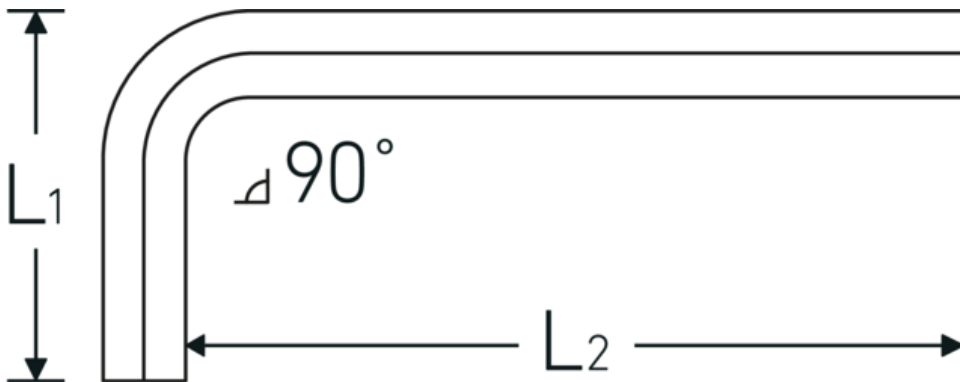

## Hex key for socket head screws

10760

Product no. **43153019**  
 GTIN **4018754332212**  
 Model **10760 19**  
**WINKELSCHRAUBENDREHER**  
**SECHSKANT**

**Label.** Hex key for socket head screws Hex drive 19mm L.70mm x 180mm

- Features.**
- DIN ISO 2936
  - for cap head screws
  - chrome vanadium, nickel-plated
  - 0.9 mm gunmetal finish

### Technical Attributes.

Drive profile	Hexagonal
External hex drive (mm)	19 mm
DIN	DIN ISO 2936
L1	70 mm
L2	180 mm

### Logistics data.

Depth mm (IFS)	192
Width mm (IFS)	87
Height mm (IFS)	21
Length (packed, mm)	250
Width (packed, mm)	105

<b>Height (packed, mm)</b>	58
<b>Volume (packed, dm<sup>3</sup>)</b>	1.5225 dm <sup>3</sup>
<b>Product no.</b>	43153019
<b>Weight (gross, kg)</b>	3,010
<b>Weight PAP (kg)</b>	0,000
<b>Weight PVC (kg)</b>	0,000
<b>GTIN</b>	4018754332212
<b>Country of origin AWR</b>	GERMANY
<b>Region of origin</b>	Nordrhein-Westfalen
<b>WEEE/ElektroG</b>	nicht ear-pflichtig
<b>Customs tariff no.</b>	82054000
<b>Packing standard</b>	5
<b>Weight</b>	603 g