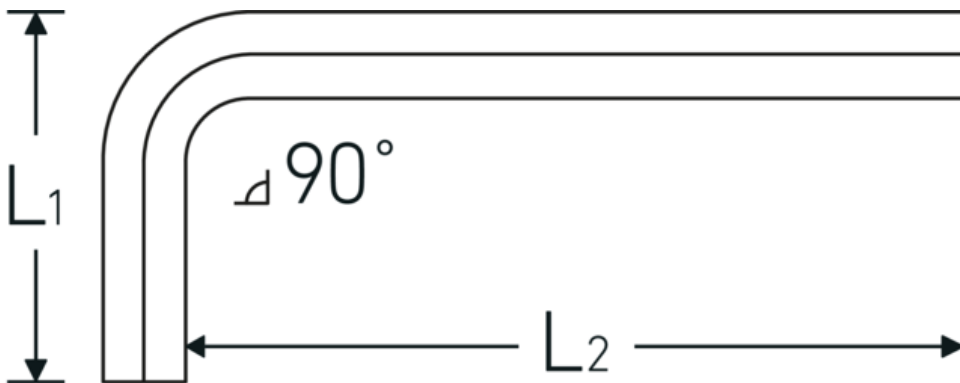

Hex key for socket head bolts

10760CV

Product no. **43150011**
GTIN **4018754026906**
Model **10760 CV 11**

Label.

Hex key L-wrench screwdriver Hex drive 11mm L.42mm x 119mm

Technical Drawing.

Technical Attributes.

Drive profile	hex
External hex drive (mm)	11 mm
DIN	DIN ISO 2936
L1	42 mm
L2	119 mm
Length mm (L)	130 mm

Logistics data.

Depth mm (IFS)	130
Width mm (IFS)	50
Height mm (IFS)	13
Length (packed, mm)	200
Width (packed, mm)	85
Height (packed, mm)	35
Volume (packed, dm ³)	0.595 dm ³
Product no.	43150011
Weight (gross, kg)	1,310

Weight PAP (kg)	0,000
Weight PVC (kg)	0,009
GTIN	4018754026906
Country of origin AWR	GERMANY
Region of origin	Hessen
WEEE/ElektroG	nicht ear-pflichtig
Customs tariff no.	82054000
Packing standard	10
Weight	130 g