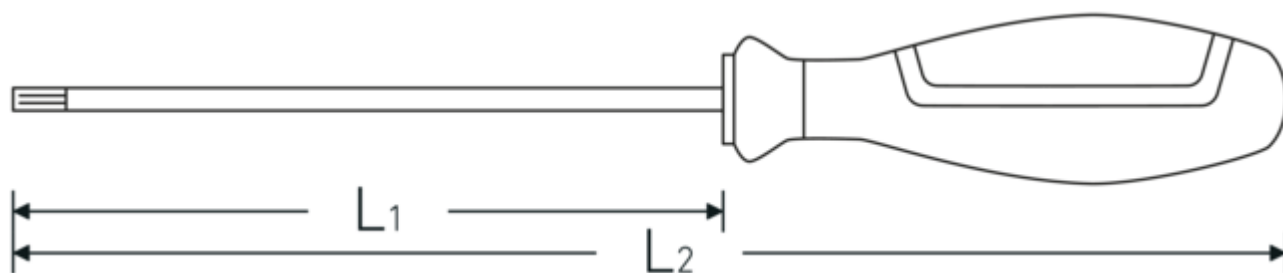

Technical Drawing.

Technical Attributes.

Drive profile	TORX®
DIN	DIN EN 60900
Size of output profile	T25
L1	125 mm
L2	240 mm

Logistics data.

Depth mm (IFS)	239
Width mm (IFS)	34
Height mm (IFS)	34
Length (packed, mm)	240
Width (packed, mm)	115
Height (packed, mm)	73
Volume (packed, dm3)	2.0148 dm3
Product no.	46763025
Weight (gross, kg)	1,010
Weight PAP (kg)	0,102
Weight PVC (kg)	0,000
GTIN	4018754338207
Country of origin AWR	GERMANY
Region of origin	Nordrhein-Westfalen
WEEE/ElektroG	nicht ear-pflichtig
Customs tariff no.	82054000
Packing standard	10
Weight	58 g

Variants.

Product no.	Model no. (ERP)	Description	GTIN
46763010	4676 VDE T10 TORX-SCHRAUBENDREHER	VDE TORX® screwdriver T10 L.100mm	4018754338177
46763015	4676 VDE T15 TORX-SCHRAUBENDREHER	VDE TORX® screwdriver T15 L.100mm	4018754338184
46763020	4676 VDE T20 TORX-SCHRAUBENDREHER	VDE TORX® screwdriver T20 L.100mm	4018754338191