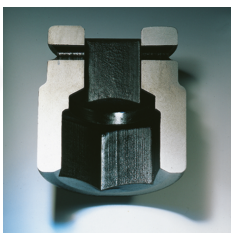

## IMPACT sockets 1/2"

2309

Product no. 23090221  
GTIN 4018754265787  
Model 2309 21

**Label.** IMPACT socket 1/2 " 21mm L.85mm

- Features.**
- long version, with reduced diameter
  - with hex
  - 1/2" internal square drive
  - Chrome Alloy Steel, gunmetal finish

### Powerful and resilient.

The sockets are made from high-quality Chrome Alloy Steel. They are hardened in oil to prevent stress and distortion.

### Optimised functionality.

All IMPACT sockets have a through cross hole for the connecting pin and a deep groove for the rubber locking ring. The locking pin is not stressed during use.

### High fitting accuracy.

The high fitting accuracy due to tight tolerances guarantees optimum, backlash-free transmission of forces to the socket.