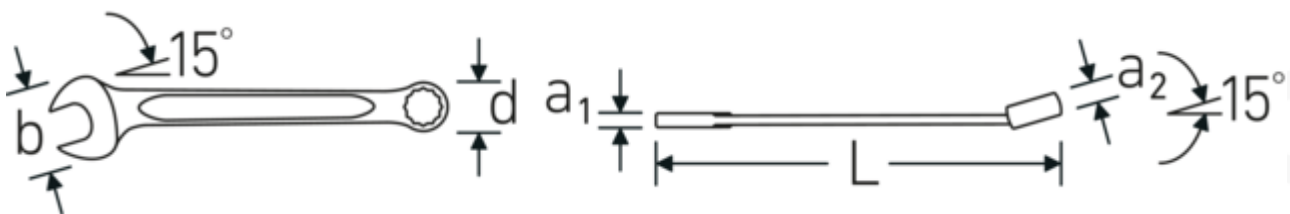

Double-T profile

Our combination and ring wrenches have an additional recess in the middle of the tool. Similar to the principle of a double-T beam, this provides a tremendous load capacity and maximum strength whilst reducing weight.

Thin-walled rings

The thin wall diameter of our rings makes it easier to work in confined spaces. The ring sides are taller than standard nuts, which prevents jamming.

Offset Shaft Design

Our wrenches are specially designed with additional reinforcement in the load zones where the greatest amount of force is transmitted - namely where the jaw meets the shank - in order to prevent deformation.

Technical Drawing.

Technical Attributes.

a1	11 mm
a2	19 mm
Width mm (b)	88 mm
d	58 mm
DIN	DIN 3113 Form A / ISO 7738 Form A

Logistics data.

Depth mm (IFS)	480
Width mm (IFS)	88
Height mm (IFS)	32
Length (packed, mm)	481
Width (packed, mm)	89

Length mm (L)	480 mm	Height (packed, mm)	33
Jaw angle	15 °	Volume (packed, dm3)	1.412697 dm3
Ring position	15 °	Product no.	40486666
Wrench width 1 [inch]	1 5/8 "	Weight (gross, kg)	0,980
Wrench width s 2 [inch]	1 5/8 "	Weight PAP (kg)	0,000
		Weight PVC (kg)	0,017
		GTIN	4018754020331
		Country of origin AWR	GERMANY
		Region of origin	Nordrhein-Westfalen
		WEEE/ElektroG	nicht ear-pflichtig
		Customs tariff no.	82041100
		Packing standard	1
		Weight	1021 g