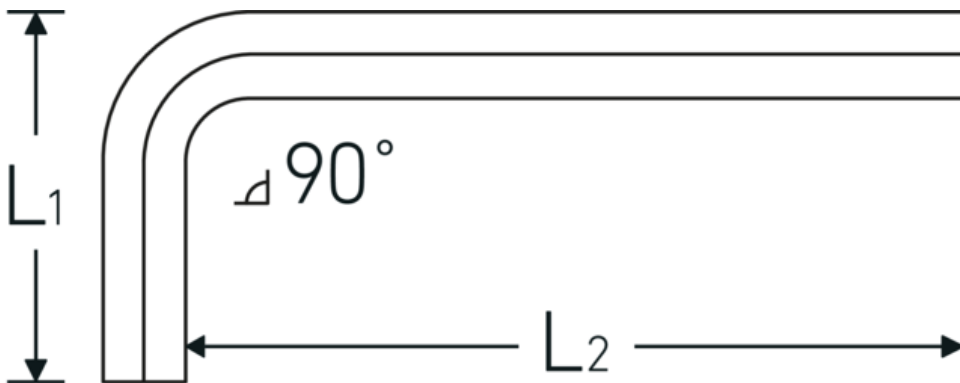

Hex key for socket head bolts

10760

Product no. **43153004**
 GTIN **4018754332120**
 Model **10760 4**
WINKELSCHRAUBENDREHER
SECHSKANT

Label.

Hex key for hex bolts Hex drive 4mm L.29mm x 74mm

Technical Drawing.

Technical Attributes.

Drive profile	hex
External hex drive (mm)	4 mm
DIN	DIN ISO 2936
L1	29 mm
L2	74 mm

Logistics data.

Depth mm (IFS)	72
Width mm (IFS)	27
Height mm (IFS)	5
Length (packed, mm)	100
Width (packed, mm)	35
Height (packed, mm)	5
Volume (packed, dm ³)	0.0175 dm ³
Product no.	43153004
Weight (gross, kg)	0,104

Weight PAP (kg)	0,000
Weight PVC (kg)	0,004
GTIN	4018754332120
Country of origin AWR	GERMANY
Region of origin	Nordrhein-Westfalen
WEEE/ElektroG	nicht ear-pflichtig
Customs tariff no.	82054000
Packing standard	10
Weight	10 g