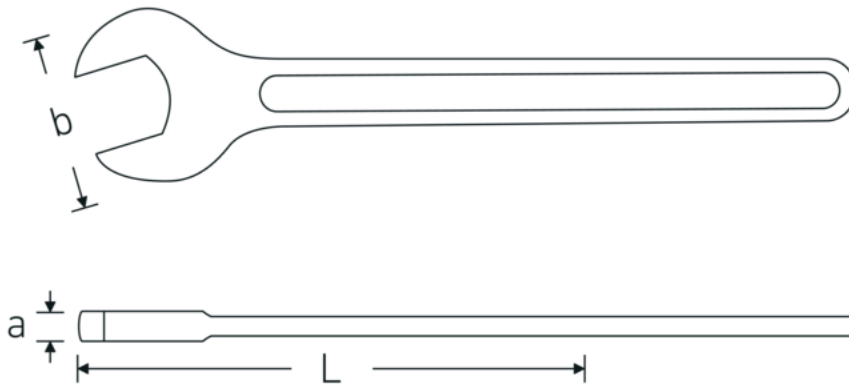

## Open-ended wrench, metric

**4004**

Product no. **40041000**  
GTIN **4018754224760**  
Model **4004 100**

**Label.** Open-ended wrench Wrench size 100mm L.847mm

### Technical Drawing.

### Technical Attributes.

<b>a</b>	25 mm
<b>Width mm (b)</b>	195 mm
<b>DIN</b>	DIN 894
<b>Length mm (L)</b>	847 mm
<b>Wrench width 1 [mm]</b>	100 mm

## Variants.

Product no.	Model no. (ERP)	Description	GTIN
40040240	4004 24	Open-ended wrench Wrench size 24mm L.215mm	4018754018307
40040270	4004 27	Open-ended wrench Wrench size 27mm L.238mm	4018754018314
40040300	4004 30	Open-ended wrench Wrench size 30mm L.261mm	4018754018321
40040320	4004 32	Open-ended wrench Wrench size 32mm L.273mm	4018754018338
40040360	4004 36	Open-ended wrench Wrench size 36mm L.300mm	4018754018345
40040410	4004 41	Open-ended wrench Wrench size 41mm L.335mm	4018754018352
40040460	4004 46	Open-ended wrench Wrench size 46mm L.369mm	4018754018369
40040500	4004 50	Open-ended wrench Wrench size 50mm L.412mm	4018754018376
40040550	4004 55	Open-ended wrench Wrench size 55mm L.457mm	4018754018383
40040600	4004 60	Open-ended wrench Wrench size 60mm L.492mm	4018754018390
40040650	4004 65	Open-ended wrench Wrench size 65mm L.528mm	4018754018406
40040700	4004 70	Open-ended wrench Wrench size 70mm L.572mm	4018754018413
40040750	4004 75	Open-ended wrench Wrench size 75mm L.608mm	4018754018420
40040800	4004 80	Open-ended wrench Wrench size 80mm L.645mm	4018754018437
40040850	4004 85	Open-ended wrench Wrench size 85mm L.690mm	4018754018444