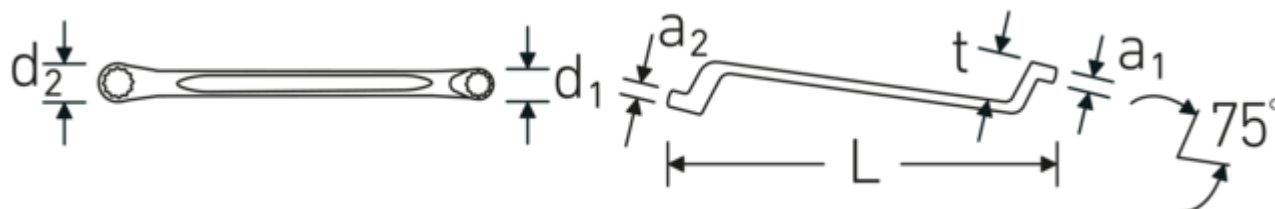

A special manufacturing process makes thin-walled rings possible – primarily for slightly lower-lying screw connections.

Manufactured from durable chrome-alloy steel for a long service life and resistance to wear.

Technologies and features.

Anti-Slip-Drive

The special AS-Drive profile makes high force transmission to the flats of screws and bolts possible without damaging them. This also prevents stripping of the screw head.

Thin-walled rings

The thin wall diameter of our rings makes it easier to work in confined spaces. The ring sides are taller than standard nuts, which prevents jamming.

Technical Drawing.

Technical Attributes.

a1	7 mm
a2	9 mm
Drive profile	bi-hex AS-Drive®
d1	13,1 mm
d2	15,8 mm
Length mm (L)	180 mm
Spanner size 1 [mm]	8 mm
Ring position	75 °
Spanner size 2 [mm]	10 mm
t	21 mm

Logistics data.

Depth mm (IFS)	189
Width mm (IFS)	16
Height mm (IFS)	23
Length (packed, mm)	200
Width (packed, mm)	70
Height (packed, mm)	36
Volume (packed, dm ³)	0.504 dm ³
Product no.	41040810
Weight (gross, kg)	0,610
Weight PAP (kg)	0,000
Weight PVC (kg)	0,009
GTIN	4018754020812
Country of origin AWR	GERMANY
Region of origin	Nordrhein-Westfalen
WEEE/ElektroG	nicht ear-pflichtig
Customs tariff no.	82041100
Packing standard	10
Weight	61 g