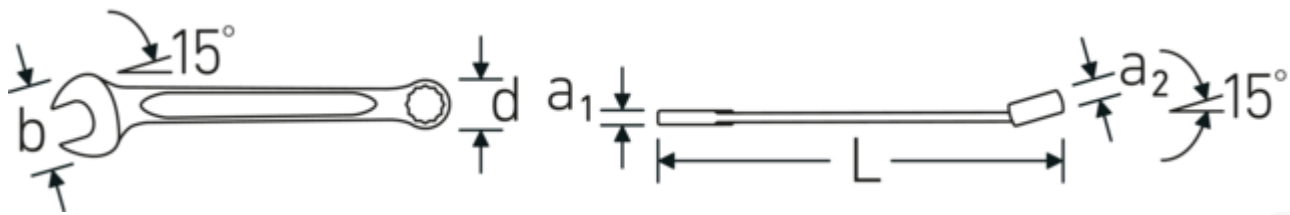

Anti-Slip-Drive

The special AS-Drive profile makes high force transmission to the flats of screws and bolts possible without damaging them. This also prevents stripping of the screw head.

Thin-walled rings

The thin wall diameter of our rings makes it easier to work in confined spaces. The ring sides are taller than standard nuts, which prevents jamming.

Technical Drawing.

Technical Attributes.

a1	3,5 mm
a2	5,8 mm
Drive profile	bi-hex AS-Drive®
Width mm (b)	14.8 mm
d	9,2 mm
DIN	DIN 3113 Form A / ISO 7738 Form A
Length mm (L)	100 mm
Jaw angle	15 °
Surface	chrome-plated
Spanner size 1 [mm]	5.5 mm
Ring position	15 °
Spanner size 2 [mm]	5.5 mm
t	13 mm