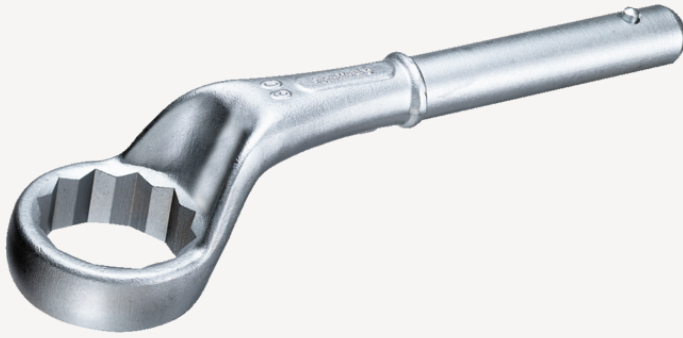

## Heavy duty ring wrench

5

Product no. **42020080**  
GTIN **4018754023608**  
Model **5 80**

Label.

Heavy duty ring wrench Wrench size 80mm L.385mm

## Technical Drawing.

## Technical Attributes.

a	40,5 mm
Width mm (b)	125 mm
for model	4
Height mm (h)	59 mm
L1	385 mm
L2	1075 mm
Wrench width 1 [mm]	80 mm