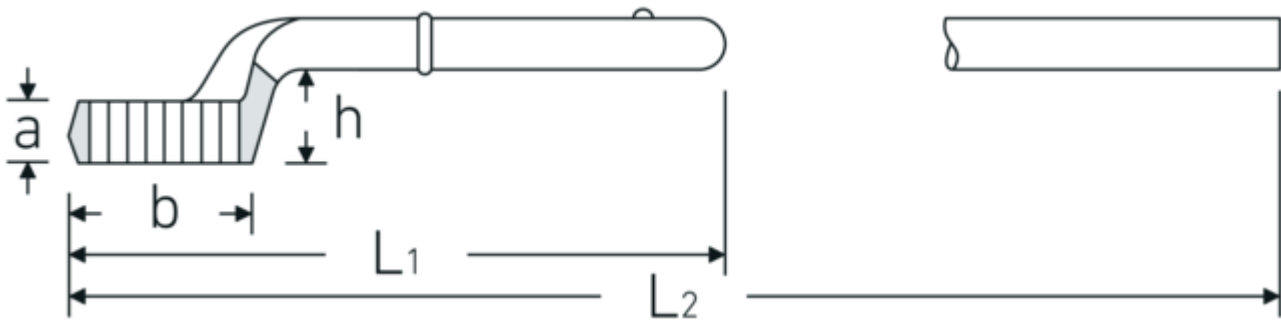

## Heavy duty ring wrench

5

Product no. **42020080**  
GTIN **4018754023608**  
Model **5 80**

Label.

Heavy duty ring wrench Wrench size 80mm L.385mm

## Technical Drawing.

## Technical Attributes.

a	40,5 mm
Width mm (b)	125 mm
for model	4
Height mm (h)	59 mm
L1	385 mm
L2	1075 mm
Wrench width 1 [mm]	80 mm

## Logistics data.

Depth mm (IFS)	385
Width mm (IFS)	125
Height mm (IFS)	59
Length (packed, mm)	395
Width (packed, mm)	128
Height (packed, mm)	59
Volume (packed, dm <sup>3</sup> )	2.98304 dm <sup>3</sup>
Product no.	42020080
Weight (gross, kg)	3,745
Weight PAP (kg)	0,000