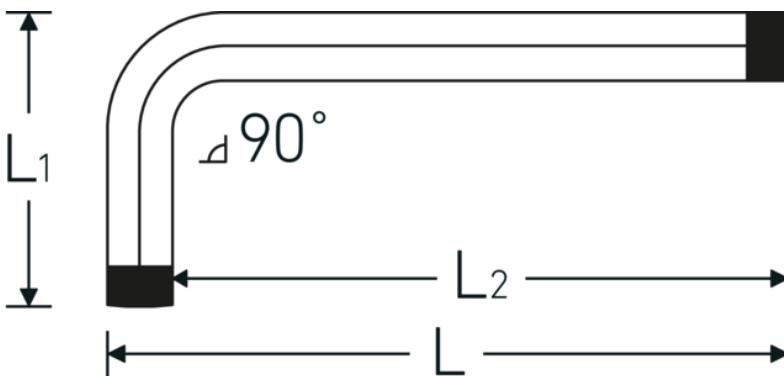

Hex keys for TORX® screws

10766

Product no. **43223025**
 GTIN **4018754332618**
 Model **10766 T25**
WINKELSCHRAUBENDREHER
TORX

Label. Hex keys for TORX® screws L.20mm x 60mm

Features.

- for inside TORX® screws
- Chrome Vanadium, chrome plated

Technical Drawing.

Technical Attributes.

Drive profile	TORX®
Size of output profile	T25
L1	20 mm
L2	60 mm

Logistics data.

Depth mm (IFS)	95
Width mm (IFS)	5
Height mm (IFS)	5
Length (packed, mm)	170
Width (packed, mm)	100
Height (packed, mm)	5
Volume (packed, dm ³)	0.085 dm ³

Product no.	43223025
Weight (gross, kg)	0,144
Weight PAP (kg)	0,000
Weight PVC (kg)	0,004
GTIN	4018754332618
Country of origin AWR	GERMANY
Region of origin	Nordrhein-Westfalen
WEEE/ElektroG	nicht ear-pflichtig
Customs tariff no.	82054000
Packing standard	10
Weight	9 g

Variants.

Product no.	Model no. (ERP)	Description	GTIN
43223008	10766 T8 WINKELSCHRAUBENDREHER TORX	Hex keys for TORX® screws L.16mm x 44mm	4018754332564
43223009	10766 T9 WINKELSCHRAUBENDREHER TORX	Hex keys for TORX® screws L.16mm x 48mm	4018754332571
43223010	10766 T10 WINKELSCHRAUBENDREHER TORX	Hex keys for TORX® screws L.17mm x 51mm	4018754332588
43223015	10766 T15 WINKELSCHRAUBENDREHER TORX	Hex keys for TORX® screws L.18mm x 54mm	4018754332595
43223020	10766 T20 WINKELSCHRAUBENDREHER TORX	Hex keys for TORX® screws L.19mm x 57mm	4018754332601
43223025	10766 T25 WINKELSCHRAUBENDREHER TORX	Hex keys for TORX® screws L.20mm x 60mm	4018754332618
43223027	10766 T27 WINKELSCHRAUBENDREHER TORX	Hex keys for TORX® screws L.21mm x 64mm	4018754332625
43223030	10766 T30 WINKELSCHRAUBENDREHER TORX	Hex keys for TORX® screws L.24mm x 70mm	4018754332632
43223040	10766 T40 WINKELSCHRAUBENDREHER TORX	Hex keys for TORX® screws L.26mm x 76mm	4018754332649