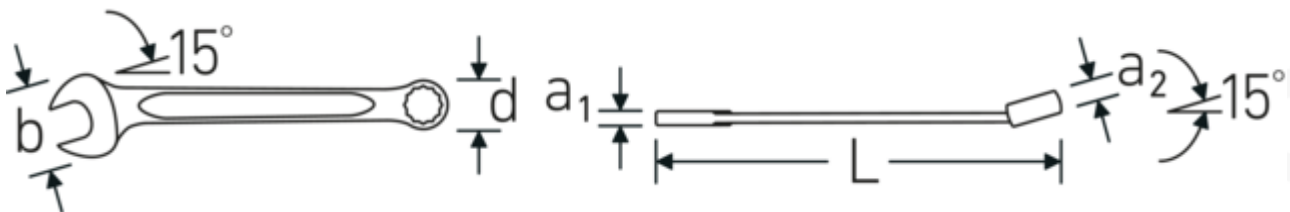

Technical Drawing.

Technical Attributes.

a1	7,8 mm
a2	14 mm
Width mm (b)	53 mm
d	34,9 mm
DIN	DIN 3113 Form A / ISO 7738 Form A

Logistics data.

Depth mm (IFS)	280
Width mm (IFS)	53
Height mm (IFS)	14
Length (packed, mm)	290
Width (packed, mm)	70