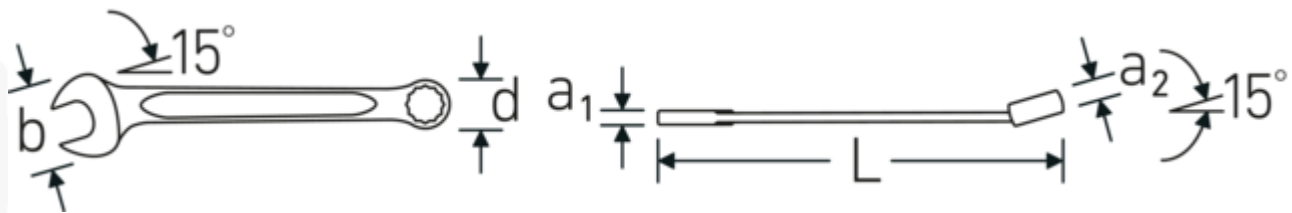

Double-T profile

Our combination and ring spanners have an additional recess in the middle of the tool. Similar to the principle of a double T-beam, this provides a tremendous load capacity and maximum strength whilst reducing weight.

Thin-walled rings

The thin wall diameter of our rings makes it easier to work in confined spaces. The ring sides are taller than standard nuts, which prevents jamming.

Offset Shaft Design

Our spanners are specially designed with additional reinforcement in the load zones where the greatest amount of force is transmitted - namely where the jaw meets the shank - in order to prevent deformation.

Technical Drawing.

Technical Attributes.

a1	9,4 mm
a2	16,5 mm
Width mm (b)	70 mm
d	45,8 mm
DIN	DIN 3113 Form A / ISO 7738 Form A
Length mm (L)	360 mm
Jaw angle	15 °
Ring position	15 °
Spanner size 1 [inch]	1 1/4 "
Spanner size 2 [inch]	1 1/4 "