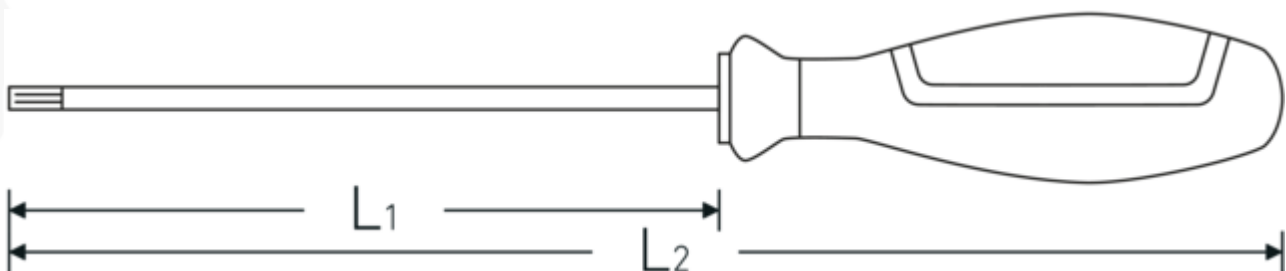

TORX® B0 screwdriver DRALL+

4656

Product no. **46563027**
GTIN **4018754278435**
Model **4656 T27**

Label. TORX® B0 screwdriver DRALL+ T27 L.115mm

Product highlights.

Outstanding craftsmanship.

The blades are made of exceptionally fine industrial-grade chrome alloy steel, through-hardened and anchored in the grip in such a way that they stay there.

Technologies and features.

3-component handle

Our 3-component handle combines hard, soft and special fibre-coated components, which give it its optimized ergonomics, maximum power transmission and increased safety during daily use.

Technical Drawing.

Technical Attributes.

| | |
|-------------------------------|----------|
| Drive profile | TORX® B0 |
| Size of output profile | T27 |
| L1 | 115 mm |
| L2 | 230 mm |

Logistics data.

| | |
|------------------------------|---------------------|
| Depth mm (IFS) | 230 |
| Width mm (IFS) | 35 |
| Height mm (IFS) | 35 |
| Length (packed, mm) | 233 |
| Width (packed, mm) | 95 |
| Height (packed, mm) | 52 |
| Volume (packed, dm3) | 1.15102 dm3 |
| Product no. | 46563027 |
| Weight (gross, kg) | 0,530 |
| Weight PAP (kg) | 0,082 |
| Weight PVC (kg) | 0,000 |
| GTIN | 4018754278435 |
| Country of origin AWR | GERMANY |
| Region of origin | Nordrhein-Westfalen |
| WEEE/ElektroG | nicht ear-pflichtig |
| Customs tariff no. | 82054000 |
| Packing standard | 5 |
| Weight | 90 g |