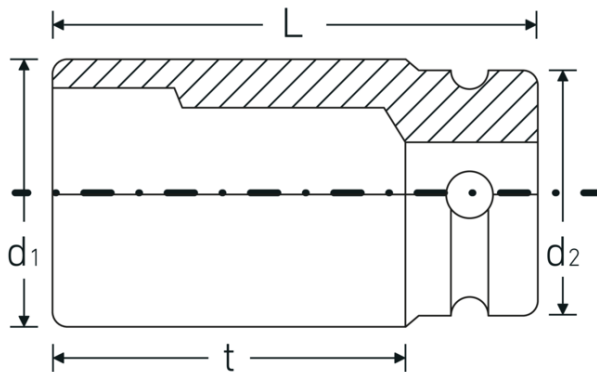

Product highlights.

Powerful and resilient.

The sockets are made from high-quality Chrome Alloy Steel. They are hardened in oil to prevent stress and distortion.

Optimized functionality.

All IMPACT sockets have a through cross hole for the connecting pin and a deep groove for the rubber locking ring. The locking pin is not stressed during use.

High fitting accuracy.

The high precision fit, achieved through tight tolerances, ensures optimal, backlash-free transmission of forces to the socket.

Technical Drawing.

Technical Attributes.

Drive profile	hex
Internal square drive (inch)	3/4 "
d1	35 mm
d2	44 mm
DIN	DIN 3129 / ISO 1711-2
Length mm (L)	50 mm
Width across flats [mm]	21 mm
t	25 mm

Logistics data.

Depth mm (IFS)	50
Width mm (IFS)	45
Height mm (IFS)	45
WEEE/ElektroG	nicht ear-pflichtig
Length (packed, mm)	226
Width (packed, mm)	46
Height (packed, mm)	51
Volume (packed, dm3)	0.530196 dm3
Product no.	25010021
Weight (gross, kg)	1,875
Weight PAP (kg)	0,000
Weight PVC (kg)	0,010
GTIN	4018754015634
Country of origin AWR	GERMANY
Region of origin	Nordrhein-Westfalen
Customs tariff no.	82042000
Packing standard	5
Weight	375 g