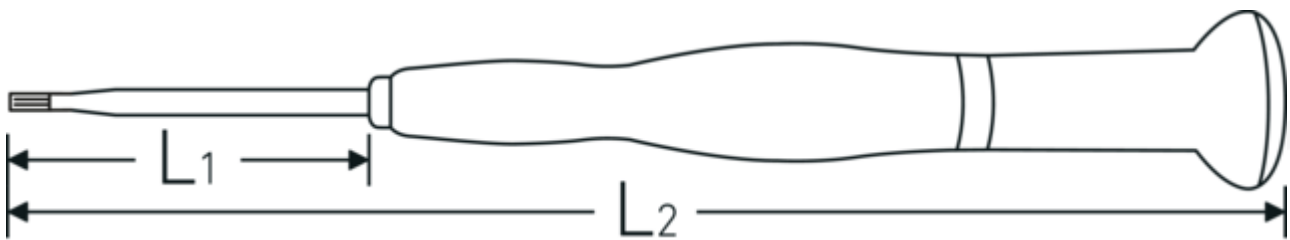

4754

Product no. **47540005**
GTIN **4018754355174**
Model **4754 T5**

Label. Electronic TORX® screwdrivers T5 L.50mm

Technical Drawing.

Technical Attributes.

Size of output profile	T5
L1	50 mm
L2	150 mm

Logistics data.

Depth mm (IFS)	164
Width mm (IFS)	20
Height mm (IFS)	20
Length (packed, mm)	167
Width (packed, mm)	80
Height (packed, mm)	30
Volume (packed, dm3)	0.4008 dm3
Product no.	47540005
Weight (gross, kg)	0,112
Weight PAP (kg)	0,042
Weight PVC (kg)	0,000
GTIN	4018754355174

Country of origin AWR	GERMANY
Region of origin	Nordrhein-Westfalen
WEEE/ElektroG	nicht ear-pflichtig
Customs tariff no.	82054000
Packing standard	5
Weight	17 g

Variants.

Product no.	Model no. (ERP)	Description	GTIN
47540004	4754 T4	Electronic TORX® screwdrivers T4 L.50mm	4018754355167
47540005	4754 T5	Electronic TORX® screwdrivers T5 L.50mm	4018754355174
47540006	4754 T6	Electronic TORX® screwdrivers T6 L.50mm	4018754355181
47540007	4754 T7	Electronic TORX® screwdrivers T7 L.50mm	4018754355198
47540008	4754 T8	Electronic TORX® screwdrivers T8 L.60mm	4018754355204
47540009	4754 T9	Electronic TORX® screwdrivers T9 L.60mm	4018754355211
47540010	4754 T10	Electronic TORX® screwdrivers T10 L.60mm	4018754355235
47540015	4754 T15	Electronic TORX® screwdrivers T15 L.80mm	4018754355273