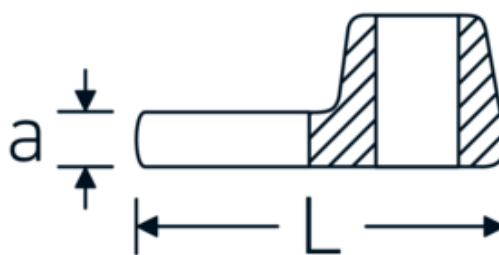

## Crowfoot-Schlüssel, metrisch

540

Art.-Nr. 02200021  
GTIN 4018754003570  
Modell 540 21

**Bezeichnung.** 3/8 " Crowfoot-Schlüssel SW 21mm L.44,5mm

**Eigenschaften.** • Chrome Alloy Steel, verchromt

## Technische Zeichnung.

## Technische Attribute.

a	6,3 mm
Antriebsvierkant innen (Zoll)	3/8 "
Breite mm (b)	41 mm
Länge mm (L)	44,5 mm
S	23,6 mm
Schlüsselweite [mm]	21 mm

## Varianten.

Art.-Nr.	Modell-Nr. (ERP)	Bezeichnung	GTIN
01200008	540 8	1/4 " Crowfoot-Schlüssel SW 8mm L.25,5mm	4018754149117
01200009	540 9	1/4 " Crowfoot-Schlüssel SW 9mm L.25,5mm	4018754149124
01200010	540 10	1/4 " Crowfoot-Schlüssel SW 10mm L.25,5mm	4018754149131
02200011	540 11	3/8 " Crowfoot-Schlüssel SW 11mm L.32mm	4018754149414
02200012	540 12	3/8 " Crowfoot-Schlüssel SW 12mm L.34,3mm	4018754003495
02200013	540 13	3/8 " Crowfoot-Schlüssel SW 13mm L.34,3mm	4018754003501
02200014	540 14	3/8 " Crowfoot-Schlüssel SW 14mm L.37,7mm	4018754003518
02200015	540 15	3/8 " Crowfoot-Schlüssel SW 15mm L.37,7mm	4018754003525
02200016	540 16	3/8 " Crowfoot-Schlüssel SW 16mm L.37,7mm	4018754003532
02200017	540 17	3/8 " Crowfoot-Schlüssel SW 17mm L.42,5mm	4018754003549
02200018	540 18	3/8 " Crowfoot-Schlüssel SW 18mm L.42,5mm	4018754003556
02200019	540 19	3/8 " Crowfoot-Schlüssel SW 19mm L.42,5mm	4018754003563
02200020	540 20	3/8 " Crowfoot-Schlüssel SW 20mm L.42,4mm	4018754141067
02200021	540 21	3/8 " Crowfoot-Schlüssel SW 21mm L.44,5mm	4018754003570
02200022	540 22	3/8 " Crowfoot-Schlüssel SW 22mm L.44,5mm	4018754003587
02200023	540 23	3/8 " Crowfoot-Schlüssel SW 23mm L.44,5mm	4018754141074
02200024	540 24	3/8 " Crowfoot-Schlüssel SW 24mm L.44,4mm	4018754003594
02200025	540 25	3/8 " Crowfoot-Schlüssel SW 25mm L.47mm	4018754141081
02200026	540 26	3/8 " Crowfoot-Schlüssel SW 26mm L.47mm	4018754149162
02200027	540 27	3/8 " Crowfoot-Schlüssel SW 27mm L.47mm	4018754149179
02200028	540 28	3/8 " Crowfoot-Schlüssel SW 28mm L.50mm	4018754148806
02200030	540 30	3/8 " Crowfoot-Schlüssel SW 30mm L.50mm	4018754149186