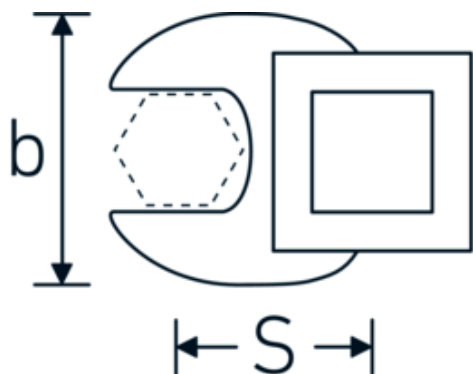

## Crowfoot-Schlüssel, metrisch

540

Art.-Nr. 02200021  
GTIN 4018754003570  
Modell 540 21

**Bezeichnung.** 3/8 " Crowfoot-Schlüssel SW 21mm L.44,5mm

**Eigenschaften.** • Chrome Alloy Steel, verchromt

## Technische Zeichnung.

## Technische Attribute.

a	6,3 mm
Antriebsvierkant innen (Zoll)	3/8 "
Breite mm (b)	41 mm
Länge mm (L)	44,5 mm
S	23,6 mm
Schlüsselweite [mm]	21 mm

## Varianten.

Art.-Nr.	Modell-Nr. (ERP)	Bezeichnung	GTIN
01200008	540 8	1/4 " Crowfoot-Schlüssel SW 8mm L.25,5mm	4018754149117
01200009	540 9	1/4 " Crowfoot-Schlüssel SW 9mm L.25,5mm	4018754149124
01200010	540 10	1/4 " Crowfoot-Schlüssel SW 10mm L.25,5mm	4018754149131
02200011	540 11	3/8 " Crowfoot-Schlüssel SW 11mm L.32mm	4018754149414
02200012	540 12	3/8 " Crowfoot-Schlüssel SW 12mm L.34,3mm	4018754003495
02200013	540 13	3/8 " Crowfoot-Schlüssel SW 13mm L.34,3mm	4018754003501
02200014	540 14	3/8 " Crowfoot-Schlüssel SW 14mm L.37,7mm	4018754003518
02200015	540 15	3/8 " Crowfoot-Schlüssel SW 15mm L.37,7mm	4018754003525
02200016	540 16	3/8 " Crowfoot-Schlüssel SW 16mm L.37,7mm	4018754003532
02200017	540 17	3/8 " Crowfoot-Schlüssel SW 17mm L.42,5mm	4018754003549
02200018	540 18	3/8 " Crowfoot-Schlüssel SW 18mm L.42,5mm	4018754003556
02200019	540 19	3/8 " Crowfoot-Schlüssel SW 19mm L.42,5mm	4018754003563
02200020	540 20	3/8 " Crowfoot-Schlüssel SW 20mm L.42,4mm	4018754141067
02200021	540 21	3/8 " Crowfoot-Schlüssel SW 21mm L.44,5mm	4018754003570
02200022	540 22	3/8 " Crowfoot-Schlüssel SW 22mm L.44,5mm	4018754003587
02200023	540 23	3/8 " Crowfoot-Schlüssel SW 23mm L.44,5mm	4018754141074
02200024	540 24	3/8 " Crowfoot-Schlüssel SW 24mm L.44,4mm	4018754003594
02200025	540 25	3/8 " Crowfoot-Schlüssel SW 25mm L.47mm	4018754141081
02200026	540 26	3/8 " Crowfoot-Schlüssel SW 26mm L.47mm	4018754149162
02200027	540 27	3/8 " Crowfoot-Schlüssel SW 27mm L.47mm	4018754149179
02200028	540 28	3/8 " Crowfoot-Schlüssel SW 28mm L.50mm	4018754148806
02200030	540 30	3/8 " Crowfoot-Schlüssel SW 30mm L.50mm	4018754149186