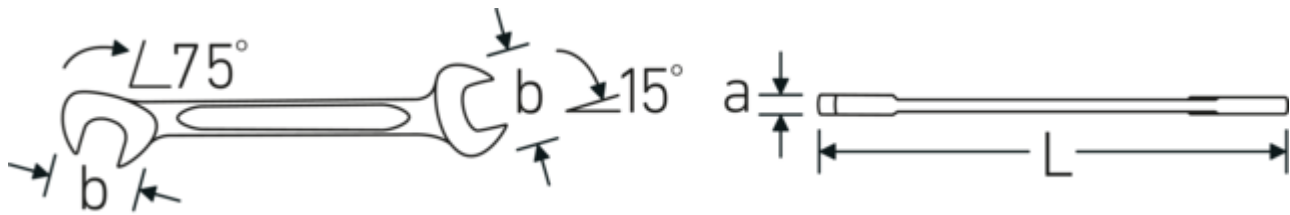

#### Double-T profile

Our combination and ring spanners have an additional recess in the middle of the tool. Similar to the principle of a double T-beam, this provides a tremendous load capacity and maximum strength whilst reducing weight.

#### Offset Shaft Design

Our spanners are specially designed with additional reinforcement in the load zones where the greatest amount of force is transmitted - namely where the jaw meets the shank - in order to prevent deformation.

## Technical Attributes.

a	2 mm
Width mm (b)	10.5 mm
Length mm (L)	70 mm
Jaw angle	15/75 °
Spanner size 1 [mm]	4 mm
Spanner size 2 [mm]	4 mm

## Logistics data.

Depth mm (IFS)	70
Width mm (IFS)	11
Height mm (IFS)	2
Length (packed, mm)	90
Width (packed, mm)	40
Height (packed, mm)	7
Volume (packed, dm <sup>3</sup> )	0.0252 dm <sup>3</sup>
Product no.	40060404
Weight (gross, kg)	0,053
Weight PAP (kg)	0,000
Weight PVC (kg)	0,002
GTIN	4018754018550
Country of origin AWR	GERMANY
Region of origin	Nordrhein-Westfalen
WEEE/ElektroG	nicht ear-pflichtig
Customs tariff no.	82041100
Packing standard	10
Weight	5 g