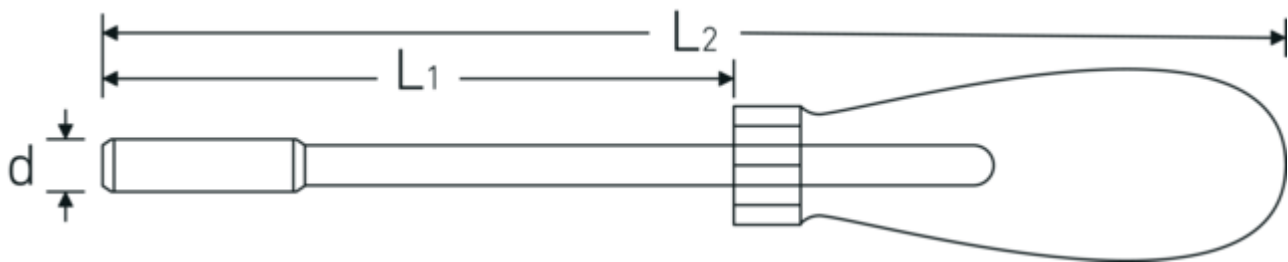

Technical Drawing.

Technical Attributes.

Number of teeth	48
Working angle	7.5 °
d	10 mm
DIN	DIN 3126 / ISO 1173 Form C 6,3
Size	1
Internal hex drive [inch]	1/4 "
L1	127 mm
L2	250 mm

Logistics data.

Depth mm (IFS)	285
Width mm (IFS)	50
Height mm (IFS)	44
WEEE/ElektroG	nicht ear-pflichtig
Length (packed, mm)	265
Width (packed, mm)	70
Height (packed, mm)	45
Volume (packed, dm³)	0.83475 dm³
Product no.	18120001
Weight (gross, kg)	0,220
Weight PAP (kg)	0,000
Weight PVC (kg)	0,006
GTIN	4018754238910
Country of origin AWR	TAIWAN, PROVINCE OF CHINA
Region of origin	Ausländischer Ursprung
Customs tariff no.	82054000
Packing standard	1
Weight	220 g