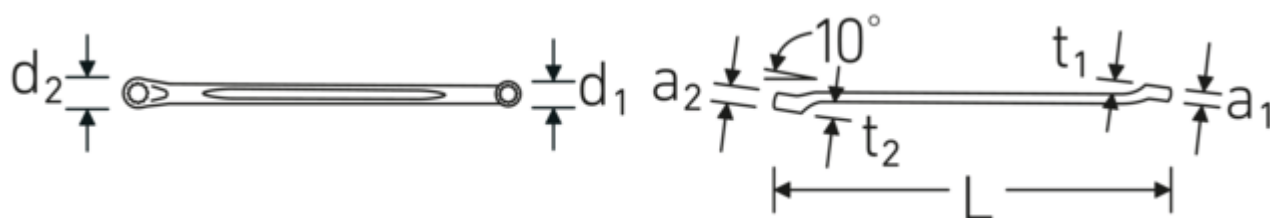

Double ring wrench, inch

230a

Product no. **41614850**
GTIN **4018754139491**
Model **230a 1 x 1.1/16**

Label.

Double ring wrench Wrench size 1 x 1 1/16 " L.368mm

Technologies and features.

High Performance Quality (HPQ®)

The special AS-Drive profile makes high force transmission to the flats of screws and bolts possible without damaging them. This also prevents stripping of the screw head.

Thin-walled rings

The thin wall diameter of our rings makes it easier to work in confined spaces. The ring sides are taller than standard nuts, which prevents jamming.

Technical Drawing.

Technical Attributes.

a1	15 mm
a2	16 mm
Drive profile	bi-hex AS-Drive®
d1	36,5 mm
d2	38,6 mm
Length mm (L)	368 mm
Ring position	10 °
Wrench width 1 [inch]	1 "
Wrench width s 2 [inch]	1 1/16 "
t1	23 mm
t2	24 mm

Logistics data.

Depth mm (IFS)	375
Width mm (IFS)	40
Height mm (IFS)	28
Length (packed, mm)	470
Width (packed, mm)	140
Height (packed, mm)	30
Volume (packed, dm3)	1.974 dm3
Product no.	41614850
Weight (gross, kg)	2,302
Weight PAP (kg)	0,000
Weight PVC (kg)	0,017
GTIN	4018754139491
Country of origin AWR	GERMANY
Region of origin	Nordrhein-Westfalen
WEEE/ElektroG	nicht ear-pflichtig
Customs tariff no.	82041100
Packing standard	5
Weight	460 g