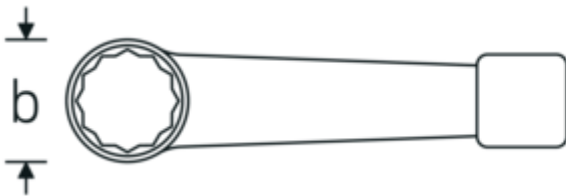

Impact ring spanner, metric

4205

Product no. **42050065**
GTIN **4018754024308**
Model **4205 65**

Label. Striking face ring spanner Spanner size 65mm L.290mm

Features.

- DIN 7444
- special steel, grey

Technical Drawing.

Technical Attributes.

a	29 mm
Width mm (b)	101 mm
DIN	DIN 7444
Length mm (L)	290 mm
Spanner size 1 [mm]	65 mm

Logistics data.

Depth mm (IFS)	300
Width mm (IFS)	102
Height mm (IFS)	30
Length (packed, mm)	300
Width (packed, mm)	102
Height (packed, mm)	30
Volume (packed, dm3)	0.918 dm3
Product no.	42050065
Weight (gross, kg)	2,100
Weight PAP (kg)	0,000
Weight PVC (kg)	0,000