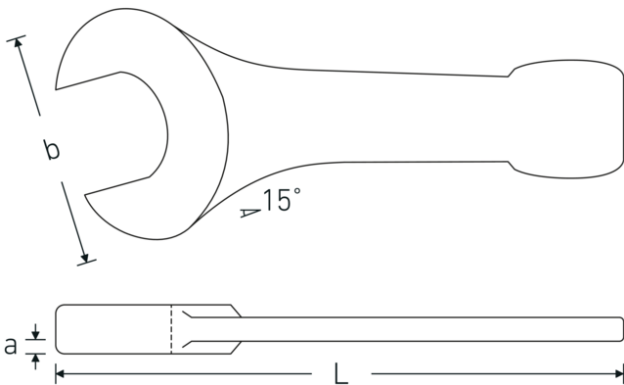

Open-ended striking spanner

4204

Product no. **42040041**
GTIN **4018754023691**
Model **4204 41**

Label. Open-ended striking spanner Spanner size 41mm L.235mm

Features.

- DIN 133
- special tool steel, grey finish

Technical Drawing.

Technical Attributes.

a	18,5 mm
Width mm (b)	86 mm
DIN	DIN 133
Length mm (L)	235 mm
Spanner size 1 [mm]	41 mm

Logistics data.

Depth mm (IFS)	230
Width mm (IFS)	85
Height mm (IFS)	20
Length (packed, mm)	230
Width (packed, mm)	85
Height (packed, mm)	20
Volume (packed, dm ³)	0.391 dm ³

42040090	4204 90	Open-ended striking spanner Spanner size 90mm L.445mm	4018754023790
42040095	4204 95	Open-ended striking spanner Spanner size 95mm L.445mm	4018754023806
42040100	4204 100	Open-ended striking spanner Spanner size 100mm L.485mm	4018754023813
42040105	4204 105	Open-ended striking spanner Spanner size 105mm L.485mm	4018754023820