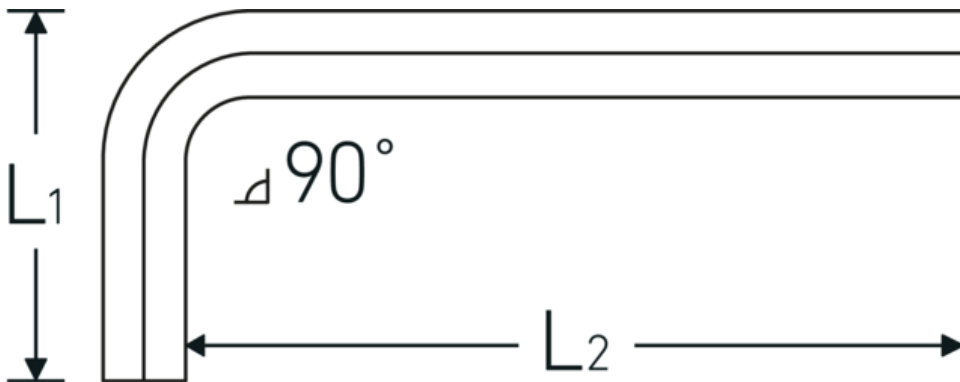

Hex key for socket head screws

10760

Product no. **43153090**
 GTIN **4018754332069**
 Model **10760 0.9MM 0.035 ZOLL**
WINKELSCHRAUBENDREHER
SECHSKANT

Label. Hex key for socket head screws Hex drive 0,9mm L.11mm x 33mm

- Features.**
- DIN ISO 2936
 - for cap head screws
 - chrome vanadium, nickel-plated
 - 0.9 mm gunmetal finish

Technical Drawing.

Technical Attributes.

Drive profile	Hexagonal
External hex drive (mm)	0,9 mm
DIN	DIN ISO 2936
L1	11 mm
L2	33 mm

Logistics data.

Depth mm (IFS)	32
Width mm (IFS)	10
Height mm (IFS)	1
Length (packed, mm)	175
Width (packed, mm)	100

Height (packed, mm)	2
Volume (packed, dm³)	0.035 dm ³
Product no.	43153090
Weight (gross, kg)	0,006
Weight PAP (kg)	0,000
Weight PVC (kg)	0,004
GTIN	4018754332069
Country of origin AWR	GERMANY
Region of origin	Nordrhein-Westfalen
WEEE/ElektroG	nicht ear-pflichtig
Customs tariff no.	82054000
Packing standard	10
Weight	5 g