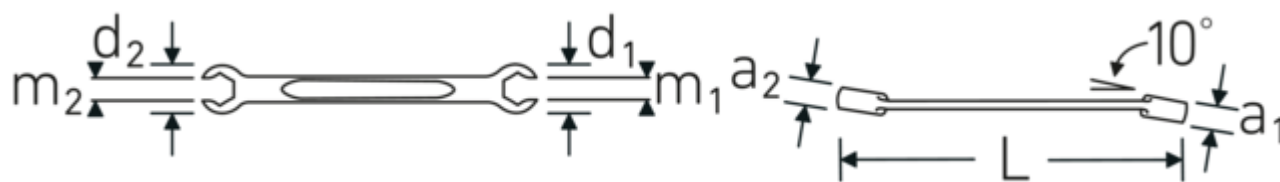

Features.

- hexagon
- DIN 3118/ISO 3318
- Chrome Alloy Steel, chrome plated

Advantages.

Premium quality open hex double-ended ring spanner for working on threaded or long screws, for example.

Technologies and features.

Anti-Slip-Drive

The special AS-Drive profile makes high force transmission to the flats of screws and bolts possible without damaging them. This also prevents stripping of the screw head.

Thin-walled rings

The thin wall diameter of our rings makes it easier to work in confined spaces. The ring sides are taller than standard nuts, which prevents jamming.

Technical Drawing.

Technical Attributes.

a1	9,5 mm
a2	10,5 mm
Drive profile	hex AS-Drive®
d1	24 mm
d2	26 mm
DIN	DIN 3118 / ISO 3318
Length mm (L)	180 mm
m1	9 mm
m2	11 mm
Spanner size 1 [mm]	12 mm
Ring position	10 °
Spanner size 2 [mm]	14 mm

Logistics data.

Depth mm (IFS)	181
Width mm (IFS)	27
Height mm (IFS)	14
Length (packed, mm)	205
Width (packed, mm)	59
Height (packed, mm)	45
Volume (packed, dm ³)	0.544275 dm ³
Product no.	41081214
Weight (gross, kg)	0,890
Weight PAP (kg)	0,000
Weight PVC (kg)	0,010
GTIN	4018754021932
Country of origin AWR	GERMANY
Region of origin	Nordrhein-Westfalen
WEEE/ElektroG	nicht ear-pflichtig
Customs tariff no.	82041100
Packing standard	10
Weight	89 g