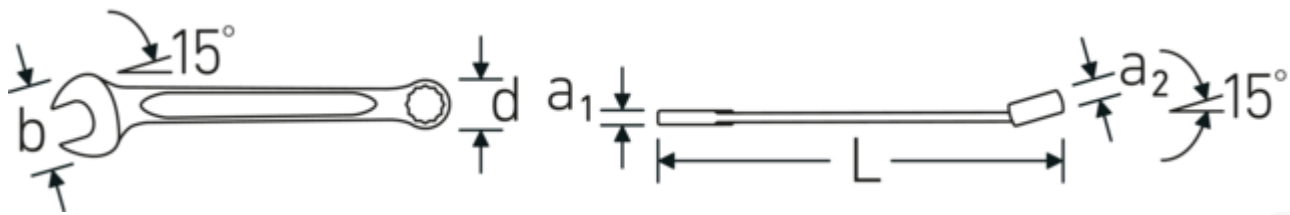

Anti-Slip-Drive

The special AS-Drive profile makes high force transmission to the flats of screws and bolts possible without damaging them. This also prevents stripping of the screw head.

Thin-walled rings

The thin wall diameter of our rings makes it easier to work in confined spaces. The ring sides are taller than standard nuts, which prevents jamming.

Technical Drawing.

Technical Attributes.

a1	7,3 mm
a2	13 mm
Drive profile	bi-hex AS-Drive®
Width mm (b)	49 mm
d	31,8 mm
DIN	DIN 3113 Form A / ISO 7738 Form A
Length mm (L)	260 mm
Jaw angle	15 °
Surface	chrome-plated
Spanner size 1 [mm]	22 mm
Ring position	15 °
Spanner size 2 [mm]	22 mm
t	10 mm