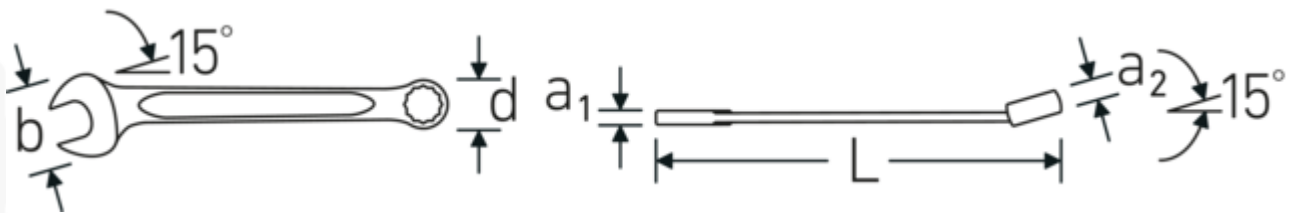

Double-T profile

Our combination and ring spanners have an additional recess in the middle of the tool. Similar to the principle of a double T-beam, this provides a tremendous load capacity and maximum strength whilst reducing weight.

Thin-walled rings

The thin wall diameter of our rings makes it easier to work in confined spaces. The ring sides are taller than standard nuts, which prevents jamming.

Offset Shaft Design

Our spanners are specially designed with additional reinforcement in the load zones where the greatest amount of force is transmitted - namely where the jaw meets the shank - in order to prevent deformation.

Technical Drawing.

Technical Attributes.

a1	3,9 mm
a2	6 mm
Width mm (b)	17 mm
d	11,3 mm
DIN	DIN 3113 Form A / ISO 7738 Form A
Length mm (L)	110 mm
Jaw angle	15 °
Ring position	15 °
Spanner size 1 [inch]	9/32 "
Spanner size 2 [inch]	9/32 "

Logistics data.

Depth mm (IFS)	112
Width mm (IFS)	17
Height mm (IFS)	7
Length (packed, mm)	112
Width (packed, mm)	38
Height (packed, mm)	25
Volume (packed, dm3)	0.1064 dm3
Product no.	40481818
Weight (gross, kg)	0,174
Weight PAP (kg)	0,000
Weight PVC (kg)	0,003
GTIN	4018754020102
Country of origin AWR	GERMANY
Region of origin	Nordrhein-Westfalen
WEEE/ElektroG	nicht ear-pflichtig
Customs tariff no.	82041100
Packing standard	10
Weight	15 g