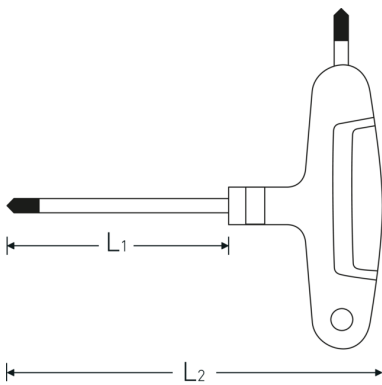

TORX® screwdriver

10769

Product no. 43293050
GTIN 4018754319527
Model 10769 T50

Label. TORX® screwdriver T50 L.130mm

- Features.**
- with 3-component T-handle
 - for inner TORX® screws
 - with two outputs
 - Chrome vanadium, matt chrome-plated
 - black tip
 - with two outputs

Technical Drawing.

Technical Attributes.

| | |
|------------------------|--------|
| Drive profile | TORX® |
| Size of output profile | T50 |
| L1 | 130 mm |
| L2 | 165 mm |

Logistics data.

| | |
|---------------------|-----|
| Depth mm (IFS) | 146 |
| Width mm (IFS) | 163 |
| Height mm (IFS) | 28 |
| Length (packed, mm) | 410 |

| | |
|------------------------------|---------------------|
| Width (packed, mm) | 200 |
| Height (packed, mm) | 57 |
| Volume (packed, dm3) | 4.674 dm3 |
| Product no. | 43293050 |
| Weight (gross, kg) | 0,996 |
| Weight PAP (kg) | 0,000 |
| Weight PVC (kg) | 0,016 |
| GTIN | 4018754319527 |
| Country of origin AWR | GERMANY |
| Region of origin | Nordrhein-Westfalen |
| WEEE/ElektroG | nicht ear-pflichtig |
| Customs tariff no. | 82054000 |
| Packing standard | 5 |
| Weight | 137 g |