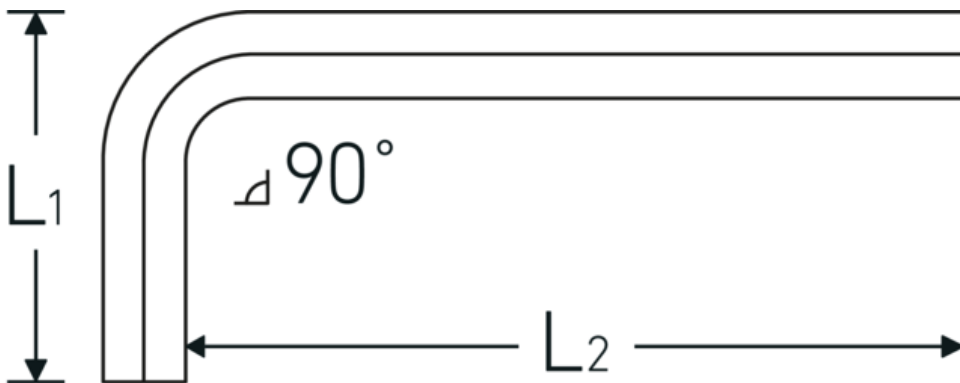

Hex key for socket head bolts

10760

Product no. **43153010**
 GTIN **4018754332175**
 Model **10760 10**
WINKELSCHRAUBENDREHER
SECHSKANT

Label.

Hex key for hex bolts Hex drive 10mm L.40mm x 112mm

Technical Drawing.

Technical Attributes.

Drive profile	hex
External hex drive (mm)	10 mm
DIN	DIN ISO 2936
L1	40 mm
L2	112 mm

Logistics data.

Depth mm (IFS)	119
Width mm (IFS)	48
Height mm (IFS)	11
Length (packed, mm)	165
Width (packed, mm)	113
Height (packed, mm)	40
Volume (packed, dm ³)	0.7458 dm ³
Product no.	43153010
Weight (gross, kg)	1,020

Weight PAP (kg)	0,000
Weight PVC (kg)	0,000
GTIN	4018754332175
Country of origin AWR	GERMANY
Region of origin	Nordrhein-Westfalen
WEEE/ElektroG	nicht ear-pflichtig
Customs tariff no.	82054000
Packing standard	10
Weight	103 g