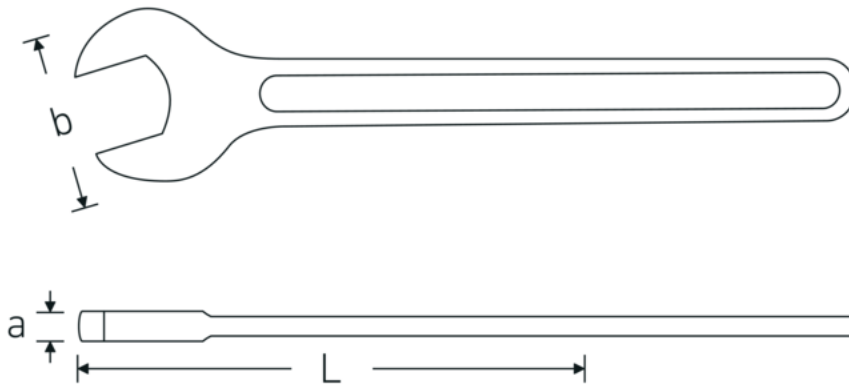

## Open-ended wrench, metric

**4004**

Product no. **40040320**  
GTIN **4018754018338**  
Model **4004 32**

**Label.** Open-ended wrench Wrench size 32mm L.273mm

### Technical Drawing.

### Technical Attributes.

<b>a</b>	11,8 mm
<b>Width mm (b)</b>	66 mm
<b>DIN</b>	DIN 894
<b>Length mm (L)</b>	273 mm
<b>Wrench width 1 [mm]</b>	32 mm

## Variants.

Product no.	Model no. (ERP)	Description	GTIN
40040240	4004 24	Open-ended wrench Wrench size 24mm L.215mm	4018754018307
40040270	4004 27	Open-ended wrench Wrench size 27mm L.238mm	4018754018314
40040300	4004 30	Open-ended wrench Wrench size 30mm L.261mm	4018754018321
40040320	4004 32	Open-ended wrench Wrench size 32mm L.273mm	4018754018338
40040360	4004 36	Open-ended wrench Wrench size 36mm L.300mm	4018754018345
40040410	4004 41	Open-ended wrench Wrench size 41mm L.335mm	4018754018352
40040460	4004 46	Open-ended wrench Wrench size 46mm L.369mm	4018754018369
40040500	4004 50	Open-ended wrench Wrench size 50mm L.412mm	4018754018376
40040550	4004 55	Open-ended wrench Wrench size 55mm L.457mm	4018754018383
40040600	4004 60	Open-ended wrench Wrench size 60mm L.492mm	4018754018390
40040650	4004 65	Open-ended wrench Wrench size 65mm L.528mm	4018754018406
40040700	4004 70	Open-ended wrench Wrench size 70mm L.572mm	4018754018413
40040750	4004 75	Open-ended wrench Wrench size 75mm L.608mm	4018754018420
40040800	4004 80	Open-ended wrench Wrench size 80mm L.645mm	4018754018437
40040850	4004 85	Open-ended wrench Wrench size 85mm L.690mm	4018754018444