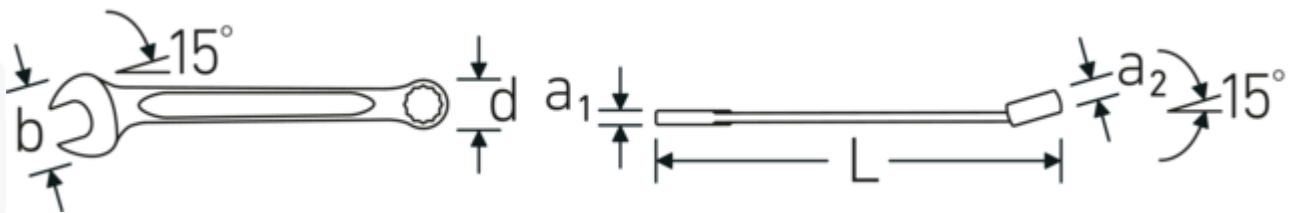

Double-T profile

Our combination and ring spanners have an additional recess in the middle of the tool. Similar to the principle of a double T-beam, this provides a tremendous load capacity and maximum strength whilst reducing weight.

Thin-walled rings

The thin wall diameter of our rings makes it easier to work in confined spaces. The ring sides are taller than standard nuts, which prevents jamming.

Offset Shaft Design

Our spanners are specially designed with additional reinforcement in the load zones where the greatest amount of force is transmitted - namely where the jaw meets the shank - in order to prevent deformation.

Technical Drawing.

Technical Attributes.

a1	4,2 mm
a2	7 mm
Width mm (b)	18 mm
d	12,4 mm
DIN	DIN 3113 Form A / ISO 7738 Form A
Length mm (L)	115 mm
Jaw angle	15 °
Ring position	15 °
Spanner size 1 [inch]	5/16 "
Spanner size 2 [inch]	5/16 "