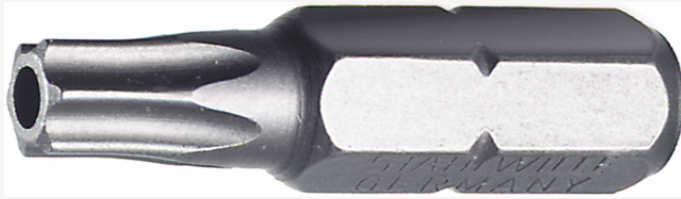

## Bit screwdriver socket

1440-1446

Product no. **08160025**  
 GTIN **4018754011438**  
 Model **1443 T 25 BIT-  
 SCHRAUBENDREHEREINSATZ**

### Label.

Bit screwdriver socket T25 Hex C 6,3 L.26mm

## Technical Attributes.

Drive profile	TORX®
External hex (inch)	1/4
DIN	DIN 3126 / ISO 1173
Size of output profile	T25
Length mm (L)	26 mm
Model no.	1443
External hex drive	C 6,3

## Logistics data.

Depth mm (IFS)	26
Width mm (IFS)	7
Height mm (IFS)	7
WEEE/ElektroG	nicht ear-pflichtig
Length (packed, mm)	85
Width (packed, mm)	35
Height (packed, mm)	7
Volume (packed, dm3)	0.020825 dm3
Product no.	08160025
Weight (gross, kg)	0,055
Weight PAP (kg)	0,000
Weight PVC (kg)	0,002
GTIN	4018754011438
Country of origin AWR	GERMANY
Region of origin	Nordrhein-Westfalen
Customs tariff no.	82079030
Packing standard	10
Weight	6 g