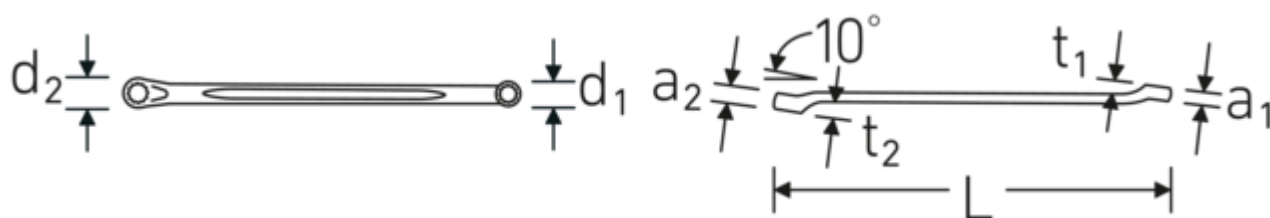

### Anti-Slip-Drive

The special AS-Drive profile makes high force transmission to the flats of screws and bolts possible without damaging them. This also prevents stripping of the screw head.

### Thin-walled rings

The thin wall diameter of our rings makes it easier to work in confined spaces. The ring sides are taller than standard nuts, which prevents jamming.

## Technical Attributes.

a1	14,5 mm
a2	15 mm
Drive profile	bi-hex AS-Drive®
d1	34,1 mm
d2	36,5 mm
Length mm (L)	340 mm
Ring position	10 °
Wrench width 1 [inch]	15/16 "
Wrench width s 2 [inch]	1 "
t1	22 mm
t2	23 mm