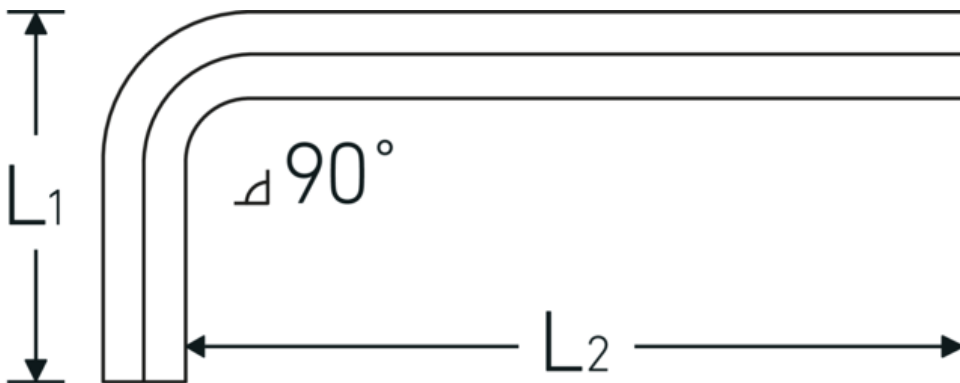

## Hex key L-wrench

10760a

Product no. **43553014**  
 GTIN **4018754332342**  
 Model **10760a 7/32**  
**WINKELSCHRAUBENDREHER**  
**SECHSKANT**

### Label.

Hex key L-wrench screwdriver Hex drive 7/32 L.32mm x 80mm

### Technical Attributes.

Drive profile	hex
External hex drive (inch)	7/32
L1	32 mm
L2	80 mm

### Logistics data.

Depth mm (IFS)	89
Width mm (IFS)	35
Height mm (IFS)	6
Length (packed, mm)	175
Width (packed, mm)	100
Height (packed, mm)	7
Volume (packed, dm <sup>3</sup> )	0.1225 dm <sup>3</sup>
Product no.	43553014
Weight (gross, kg)	0,240