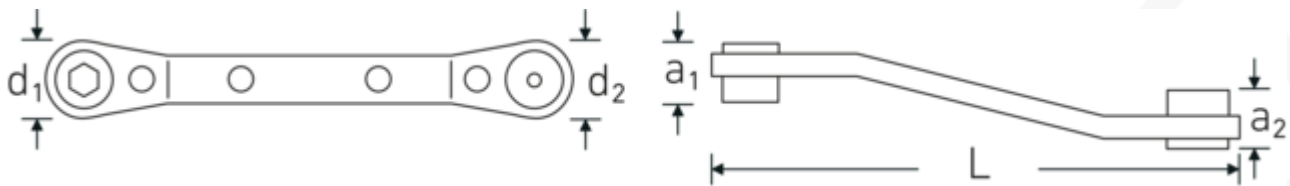

Bit ratchet spanner 1/4 x 5/16"

25B

Product no. **41541620**
 GTIN **4018754094493**
 Model **25 B**
RATSCHENRINGSCHLUESSEL

Label. 1/4 x 5/16 Bit ratchet spanner L.138mm

- Features.**
- for hexagon BITS
 - magnetic location
 - reversible
 - heads angled
 - chrome plated

Technical Drawing.

Technical Attributes.

a1	15 mm
a2	17 mm
Internal hex drive (inch)	1/4 x 5/16
d1	20 mm
d2	23 mm
Length mm (L)	138 mm

Logistics data.

Depth mm (IFS)	140
Width mm (IFS)	25
Height mm (IFS)	25
WEEE/ElektroG	nicht ear-pflichtig
Length (packed, mm)	140
Width (packed, mm)	25
Height (packed, mm)	25
Volume (packed, dm3)	0.0875 dm3