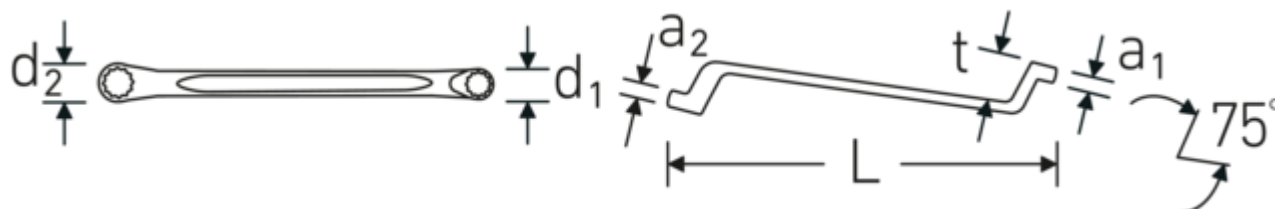

A special manufacturing process makes thin-walled rings possible – primarily for slightly lower-lying screw connections.

Manufactured from durable chrome-alloy steel for a long service life and resistance to wear.

Technologies and features.

Anti-Slip-Drive

The special AS-Drive profile makes high force transmission to the flats of screws and bolts possible without damaging them. This also prevents stripping of the screw head.

Thin-walled rings

The thin wall diameter of our rings makes it easier to work in confined spaces. The ring sides are taller than standard nuts, which prevents jamming.

Technical Drawing.

Technical Attributes.

a1	15 mm
a2	16 mm
Drive profile	bi-hex AS-Drive®
d1	42,6 mm
d2	48 mm
Length mm (L)	365 mm
Spanner size 1 [mm]	30 mm
Ring position	75 °
Spanner size 2 [mm]	34 mm
t	37 mm

Logistics data.

Depth mm (IFS)	365
Width mm (IFS)	48
Height mm (IFS)	16
Length (packed, mm)	370
Width (packed, mm)	50
Height (packed, mm)	16
Volume (packed, dm ³)	0.296 dm ³
Product no.	41043034
Weight (gross, kg)	0,660
Weight PAP (kg)	0,000
Weight PVC (kg)	0,015
GTIN	4018754021147
Country of origin AWR	GERMANY
Region of origin	Nordrhein-Westfalen
WEEE/ElektroG	nicht ear-pflichtig
Customs tariff no.	82041100
Packing standard	1
Weight	660 g