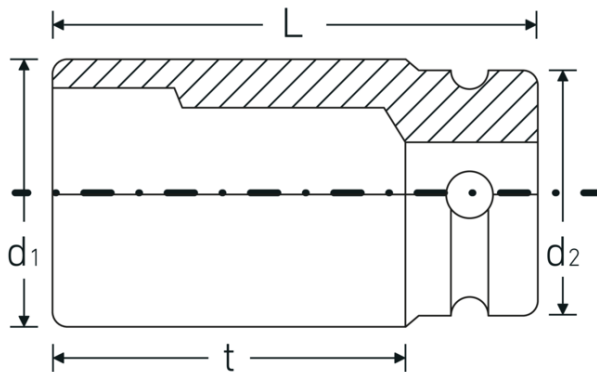

IMPACT sockets 1"

66IMP

Product no. **26020041**
GTIN **4018754016471**
Model **66 IMP 41**

Label. IMPACT socket 1 " 41mm L.110mm

- Features.**
- long version
 - with hex
 - 1" internal square drive
 - Chrome Alloy Steel, gunmetal finish
 - DIN 3129 / ISO 1711-2

Product highlights.

Powerful and resilient.

The sockets are made from high-quality Chrome Alloy Steel. They are hardened in oil to prevent stress and distortion.

Optimised functionality.

All IMPACT sockets have a through cross hole for the connecting pin and a deep groove for the rubber locking ring. The locking pin is not stressed during use.

High fitting accuracy.

The high fitting accuracy due to tight tolerances guarantees optimum, backlash-free transmission of forces to the socket.

Technical Drawing.

Technical Attributes.

Drive profile	hex
Internal square drive (inch)	1 "
d1	63 mm
d2	54 mm
Length mm (L)	110 mm
Spanner size [mm]	41 mm
t	76 mm

Logistics data.

Depth mm (IFS)	110
Width mm (IFS)	63
Height mm (IFS)	63
WEEE/ElektroG	nicht ear-pflichtig
Length (packed, mm)	127
Width (packed, mm)	111
Height (packed, mm)	64
Volume (packed, dm3)	0.902208 dm3
Product no.	26020041
Weight (gross, kg)	3,008
Weight PAP (kg)	0,000
Weight PVC (kg)	0,010
GTIN	4018754016471
Country of origin AWR	GERMANY
Region of origin	Nordrhein-Westfalen
Customs tariff no.	82042000
Packing standard	2
Weight	1504 g