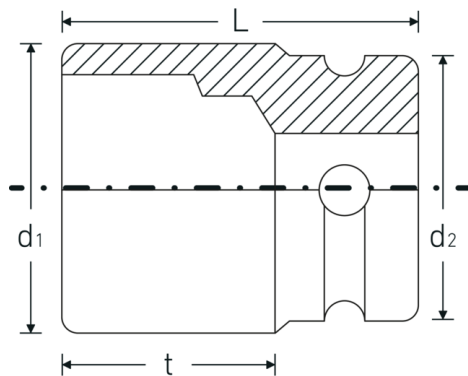

IMPACT sockets 1/2"

51IMP

Product no. **23020021**
GTIN **4018754015184**
Model **51 IMP 21**

Label. IMPACT socket 1/2 " 21mm L.85mm

- Features.**
- long version
 - with hex
 - 1/2" internal square drive
 - Chrome Alloy Steel, gunmetal finish
 - DIN 3129 / ISO 1711-2

High fitting accuracy.

The high fitting accuracy due to tight tolerances guarantees optimum, backlash-free transmission of forces to the socket.

Technical Drawing.

Technical Attributes.

Drive profile	hex
Internal square drive (inch)	1/2 "
d1	31,3 mm
d2	30 mm
Length mm (L)	85 mm
Spanner size [mm]	21 mm
t	66,5 mm

Logistics data.

Depth mm (IFS)	85
Width mm (IFS)	31
Height mm (IFS)	31
WEEE/ElektroG	nicht ear-pflichtig
Length (packed, mm)	156
Width (packed, mm)	32
Height (packed, mm)	86
Volume (packed, dm3)	0.429312 dm3
Product no.	23020021
Weight (gross, kg)	1,455
Weight PAP (kg)	0,000
Weight PVC (kg)	0,008
GTIN	4018754015184
Country of origin AWR	GERMANY
Region of origin	Nordrhein-Westfalen
Customs tariff no.	82042000
Packing standard	5
Weight	291 g