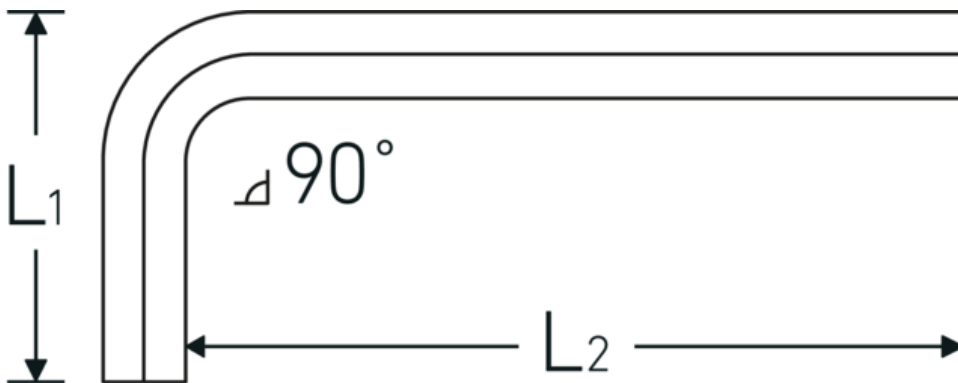

Hex key for socket head bolts

10760CV

Product no. **43150090**
 GTIN **4018754027026**
 Model **10760 CV 0.9MM 0.035 ZOLL**
WINKELSCHRAUBENDREHER

Label.

Hex key L-wrench screwdriver Hex drive 0,9mm L.10mm x 32mm

Technical Drawing.

Technical Attributes.

Drive profile	hex
External hex drive (mm)	0,9 mm
DIN	DIN ISO 2936
L1	10 mm
L2	32 mm
Length mm (L)	36 mm

Logistics data.

Depth mm (IFS)	36
Width mm (IFS)	11
Height mm (IFS)	3
Length (packed, mm)	42
Width (packed, mm)	11
Height (packed, mm)	4
Volume (packed, dm ³)	0.001848 dm ³
Product no.	43150090
Weight (gross, kg)	0,013

Weight PAP (kg)	0,000
Weight PVC (kg)	0,002
GTIN	4018754027026
Country of origin AWR	GERMANY
Region of origin	Hessen
WEEE/ElektroG	nicht ear-pflichtig
Customs tariff no.	82054000
Packing standard	10
Weight	1 g