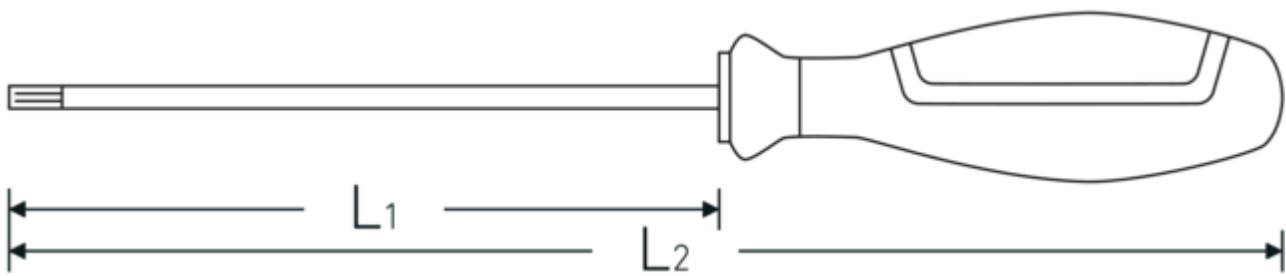

Technologies and features.

DRALL+

Our DRALL+ handle is non-slip and ergonomic. An extended grip zone protects the fingers and a hand stop prevents the tool from accidentally slipping or rolling away.

Technical Drawing.

Technical Attributes.

Drive profile	TORX®
Size of output profile	T25
L1	100 mm
L2	205 mm

Logistics data.

Depth mm (IFS)	205
Width mm (IFS)	25
Height mm (IFS)	25
Length (packed, mm)	210
Width (packed, mm)	80
Height (packed, mm)	40
Volume (packed, dm3)	0.672 dm3
Product no.	46503025
Weight (gross, kg)	0,280
Weight PAP (kg)	0,050
Weight PVC (kg)	0,000
GTIN	4018754278077
Country of origin AWR	GERMANY
Region of origin	Nordrhein-Westfalen
WEEE/ElektroG	nicht ear-pflichtig
Customs tariff no.	82054000
Packing standard	5
Weight	50 g