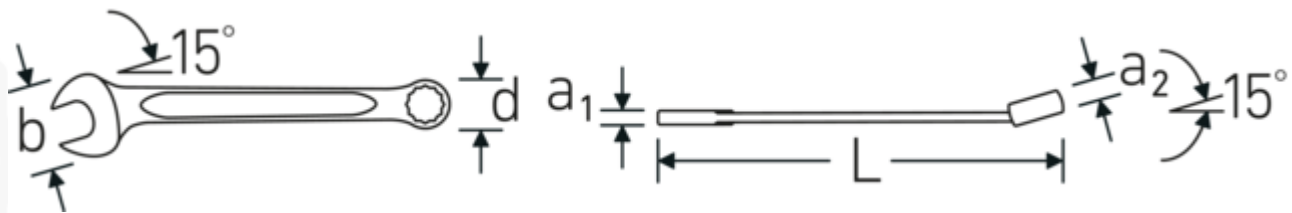

Double-T profile

Our combination and ring spanners have an additional recess in the middle of the tool. Similar to the principle of a double T-beam, this provides a tremendous load capacity and maximum strength whilst reducing weight.

Thin-walled rings

The thin wall diameter of our rings makes it easier to work in confined spaces. The ring sides are taller than standard nuts, which prevents jamming.

Offset Shaft Design

Our spanners are specially designed with additional reinforcement in the load zones where the greatest amount of force is transmitted - namely where the jaw meets the shank - in order to prevent deformation.

Technical Drawing.

Technical Attributes.

a1	6,7 mm
a2	11,5 mm
Width mm (b)	40 mm
d	25,3 mm
DIN	DIN 3113 Form A / ISO 7738 Form A
Length mm (L)	200 mm
Jaw angle	15 °
Ring position	15 °
Spanner size 1 [inch]	11/16 "
Spanner size 2 [inch]	11/16 "