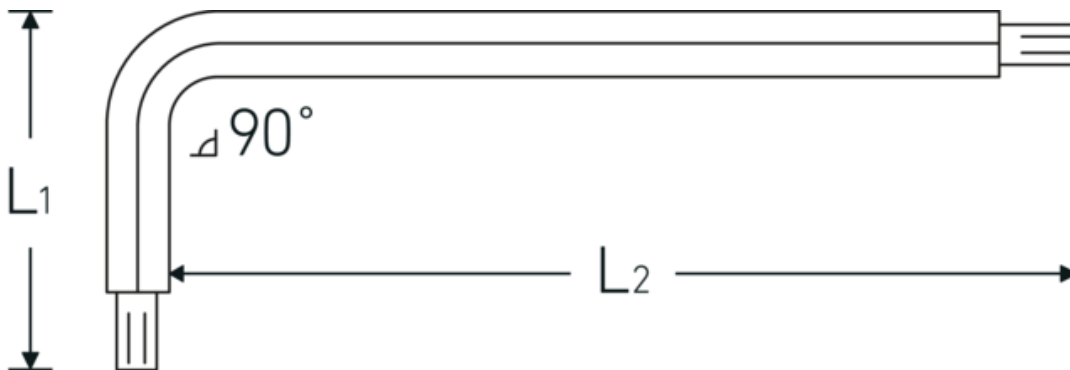

## Hex key with ball end for socket head bolts

10767

Product no. **43263025**  
 GTIN **4018754332786**  
 Model **10767 2.5 KUGELKOPF-  
 WINKELSCHRAUBENDREHER  
 SECHSKANT**

### Label.

Hex key with ball end for socket head bolts Hex drive 2,5mm L.18mm x 112mm

### Technical Attributes.

Drive profile	hex
External hex drive (mm)	2,5 mm
L1	18 mm
L2	112 mm

### Logistics data.

Depth mm (IFS)	113
Width mm (IFS)	20
Height mm (IFS)	3
Length (packed, mm)	113
Width (packed, mm)	20
Height (packed, mm)	3
Volume (packed, dm <sup>3</sup> )	0.00678 dm <sup>3</sup>
Product no.	43263025
Weight (gross, kg)	0,056