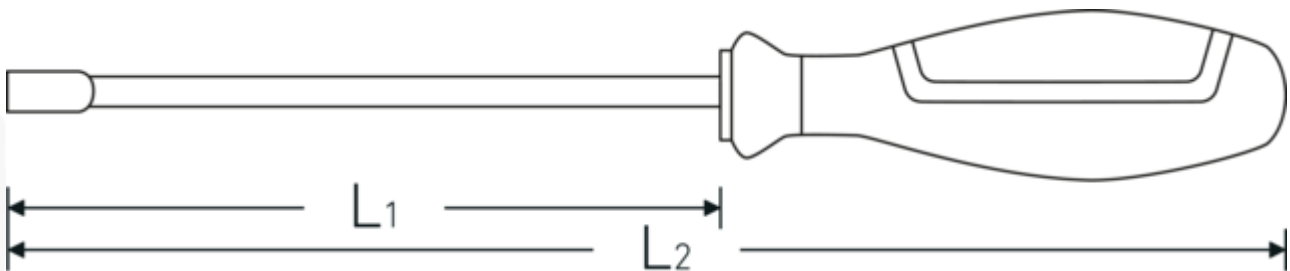

Hex socket DRALL+

12500N

Product no. **43093005**
GTIN **4018754278169**
Model **12500N 5**

Label. Hex socket DRALL+ Spanner size 5mm L.125mm

Features.

- DIN 3125
- Chromium vanadium, chrome plated

Technologies and features.

3-component handle

Our 3-component handle combines hard, soft and special fibre-coated components, which give it its optimised ergonomics, maximum power transmission and increased safety during daily use.

Technical Drawing.

Technical Attributes.

d	8,2 mm
DIN	DIN 3125
L1	125 mm
L2	230 mm
Spanner size [mm]	5 mm

Logistics data.

Depth mm (IFS)	228
Width mm (IFS)	25
Height mm (IFS)	25
Length (packed, mm)	230
Width (packed, mm)	110
Height (packed, mm)	65
Volume (packed, dm3)	1.6445 dm3
Product no.	43093005
Weight (gross, kg)	0,689
Weight PAP (kg)	0,082
Weight PVC (kg)	0,000
GTIN	4018754278169
Country of origin AWR	GERMANY
Region of origin	Nordrhein-Westfalen
WEEE/ElektroG	nicht ear-pflichtig
Customs tariff no.	82041100
Packing standard	10
Weight	58 g