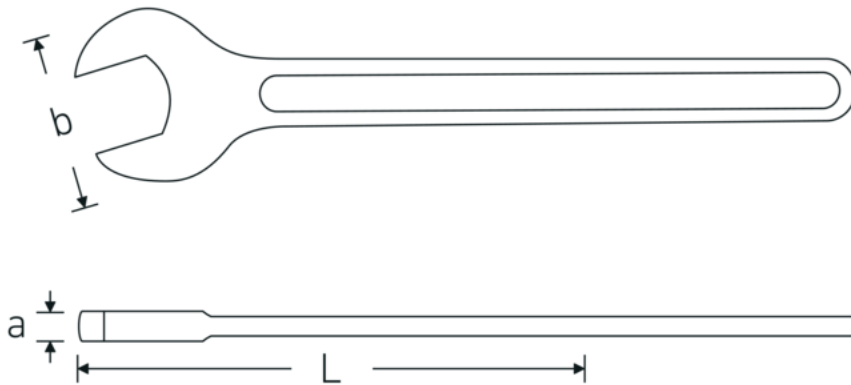

Open-ended wrench, metric

4004

Product no. **40040700**
GTIN **4018754018413**
Model **4004 70**

Label. Open-ended wrench Wrench size 70mm L.572mm

Technical Drawing.

Technical Attributes.

a	20 mm
Width mm (b)	142 mm
DIN	DIN 894
Length mm (L)	572 mm
Wrench width 1 [mm]	70 mm

Logistics data.

Depth mm (IFS)	572
Width mm (IFS)	139
Height mm (IFS)	22
Length (packed, mm)	572
Width (packed, mm)	139
Height (packed, mm)	22
Volume (packed, dm3)	1.749176 dm3
Product no.	40040700
Weight (gross, kg)	2,035

Variants.

Product no.	Model no. (ERP)	Description	GTIN
40040240	4004 24	Open-ended wrench Wrench size 24mm L.215mm	4018754018307
40040270	4004 27	Open-ended wrench Wrench size 27mm L.238mm	4018754018314
40040300	4004 30	Open-ended wrench Wrench size 30mm L.261mm	4018754018321
40040320	4004 32	Open-ended wrench Wrench size 32mm L.273mm	4018754018338
40040360	4004 36	Open-ended wrench Wrench size 36mm L.300mm	4018754018345
40040410	4004 41	Open-ended wrench Wrench size 41mm L.335mm	4018754018352
40040460	4004 46	Open-ended wrench Wrench size 46mm L.369mm	4018754018369
40040500	4004 50	Open-ended wrench Wrench size 50mm L.412mm	4018754018376
40040550	4004 55	Open-ended wrench Wrench size 55mm L.457mm	4018754018383
40040600	4004 60	Open-ended wrench Wrench size 60mm L.492mm	4018754018390
40040650	4004 65	Open-ended wrench Wrench size 65mm L.528mm	4018754018406
40040700	4004 70	Open-ended wrench Wrench size 70mm L.572mm	4018754018413
40040750	4004 75	Open-ended wrench Wrench size 75mm L.608mm	4018754018420
40040800	4004 80	Open-ended wrench Wrench size 80mm L.645mm	4018754018437
40040850	4004 85	Open-ended wrench Wrench size 85mm L.690mm	4018754018444