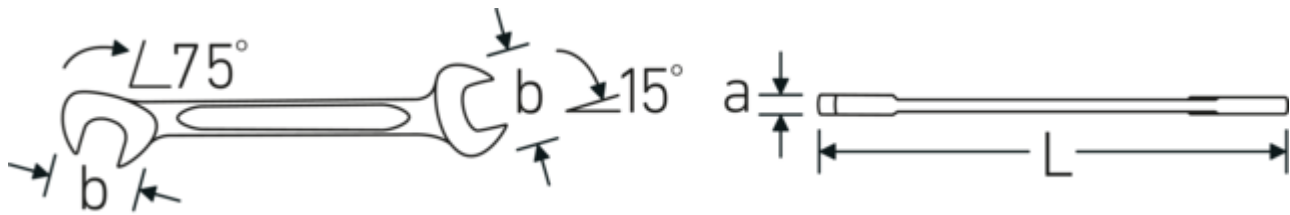

Small double-open ended spanner ELECTRIC, inch

ELECTRIC 12a

Product no. **40461212**
GTIN **4018754019939**
Model **ELECTRIC 12a 3/16**

Label.

Double open-ended spanner, small Spanner size 3/16 " L.70mm

Features.

Technologies and features.

Double-T profile

Our combination and ring spanners have an additional recess in the middle of the tool. Similar to the principle of a double T-beam, this provides a tremendous load capacity and maximum strength whilst reducing weight.

Offset Shaft Design

Our spanners are specially designed with additional reinforcement in the load zones where the greatest amount of force is transmitted - namely where the jaw meets the shank - in order to prevent deformation.

Technical Drawing.

Technical Attributes.

a	2 mm
Width mm (b)	10.5 mm
Length mm (L)	70 mm
Jaw angle	15/75 °
Spanner size 1 [inch]	3/16 "
Spanner size 2 [inch]	3/16 "

Logistics data.

Depth mm (IFS)	70
Width mm (IFS)	11
Height mm (IFS)	2
Length (packed, mm)	70
Width (packed, mm)	40
Height (packed, mm)	7
Volume (packed, dm3)	0.0196 dm3
Product no.	40461212
Weight (gross, kg)	0,053
Weight PAP (kg)	0,000
Weight PVC (kg)	0,002
GTIN	4018754019939
Country of origin AWR	GERMANY
Region of origin	Nordrhein-Westfalen
WEEE/ElektroG	nicht ear-pflichtig
Customs tariff no.	82041100
Packing standard	10
Weight	5 g