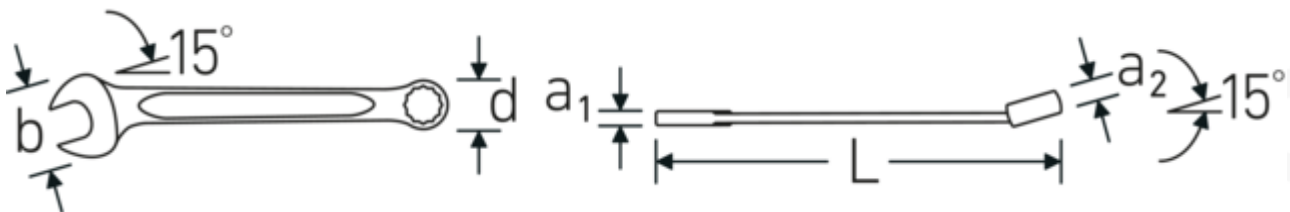

Technical Drawing.

Technical Attributes.

a1	9,4 mm
a2	16,5 mm
Width mm (b)	70 mm
d	45,8 mm
DIN	DIN 3113 Form A / ISO 7738 Form A

Logistics data.

Depth mm (IFS)	363
Width mm (IFS)	70
Height mm (IFS)	16
Length (packed, mm)	370
Width (packed, mm)	85